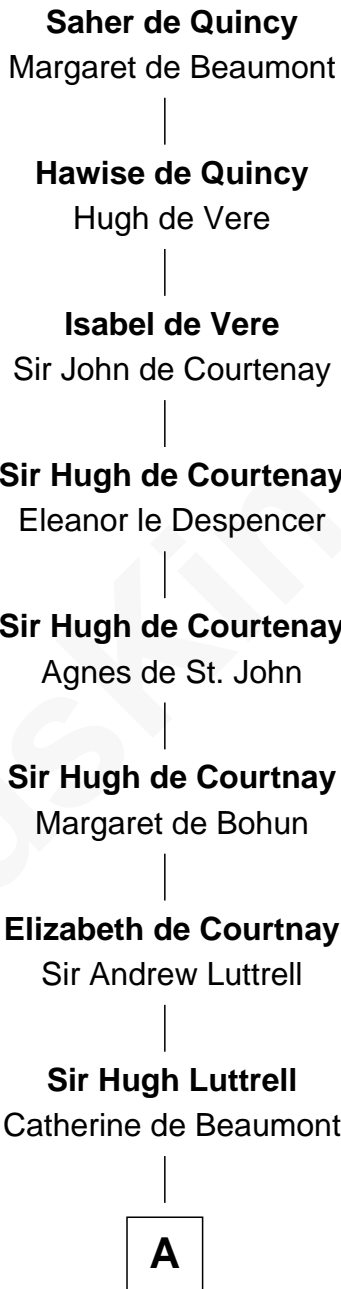

FamousKin.com Relationship Chart of

Saher de Quincy

Magna Carta Surety

23rd Great-grandfather of

Jennifer Coolidge

TV and Movie Actress

A

Sir John Luttrell

Margaret Touchet

Sir James Luttrell

Elizabeth Courtney

Sir Hugh Luttrell

Margaret Hill

Eleanor Luttrell

Roger Yorke

Elizabeth Yorke