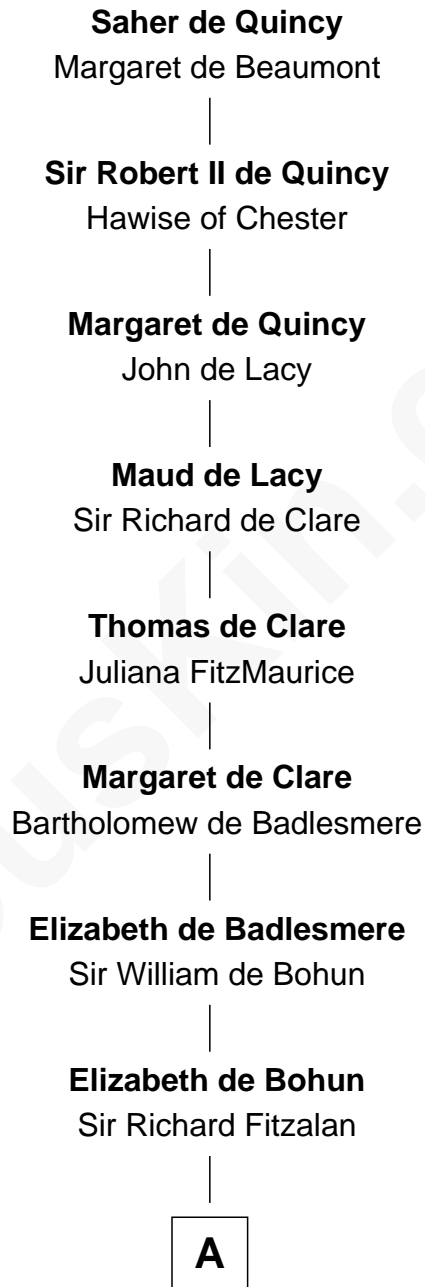

# FamousKin.com Relationship Chart of

**Saher de Quincy**

*Magna Carta Surety*

25th Great-grandfather of

**Paul Walker**

*TV and Movie Actor*

**A**

**Elizabeth Fitzalan**  
Sir Robert Goushill

**Elizabeth Goushill**  
Sir Robert Wingfield

**Elizabeth Wingfield**  
Sir William Brandon

**Eleanor Brandon**  
John Glemham

**Anne Glemham**  
Henry Palgrave

**Thomas Palgrave**  
Alice Gunton

**Rev. Edward Palgrave**

-----  
**Dr. Richard Palgrave**  
Anna - - - - -

**Mary Palgrave**  
Roger Wellington

**Benjamin Wellington**  
Elizabeth Sweetman

**B**

**B**

**Elizabeth Wellington**

John Fay

**James Fay**

Lydia Child

**Lydia Fay**

Amaziah Spooner

**Seth C. Spooner**

Sarah Watrous

**Samuel H. Spooner**

Olive Hoard

**William H. Spooner**