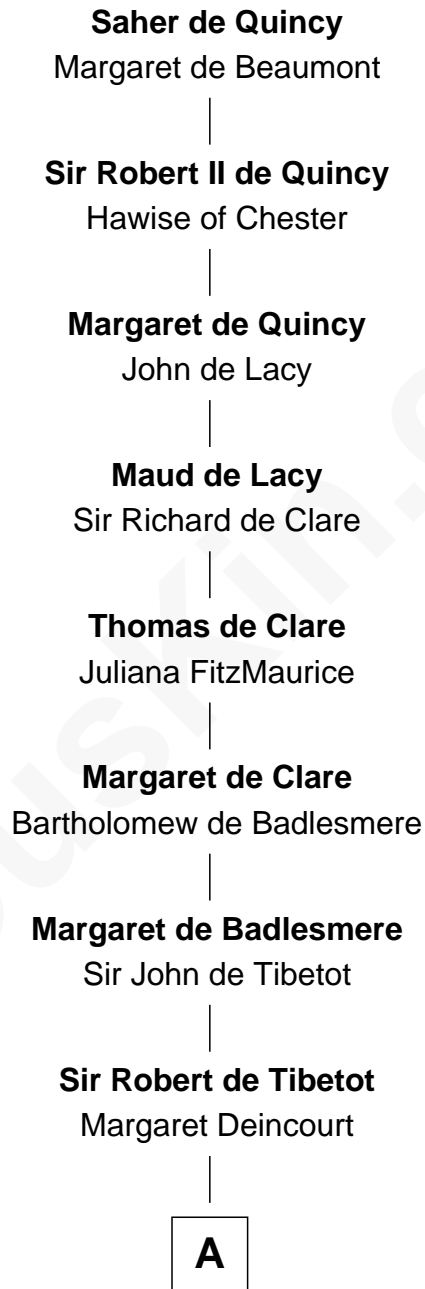

# FamousKin.com Relationship Chart of

**Saher de Quincy**

*Magna Carta Surety*

24th Great-grandfather of

**Bob Moore**

*Co-Founder, Bob's Red Mill*

**A**

**Elizabeth de Tibetot**  
Sir Philip le Despencer

**Margery Despencer**  
Sir Roger Wentworth

**Henry Wentworth**  
Elizabeth Howard

**Margery Wentworth**  
Sir William Waldegrave

**George Waldegrave**  
Anne Drury

**Phyllis Waldegrave**  
Thomas Higham

**Bridget Higham**  
Thomas Burrough

Mercy Lawrence

**Thomas Fox**

Patience Kannon

**David Fox**

Ann Worland Gragg

**Morris Fox**

Sarah A. Smith

**Violette Fox**

Daniel Francis Learnard

**Clinton Morris Learnard**

Gertrude Maud Yost

**Doris Dell Learnard**

Kenneth Earl Moore

**Bob Moore**

*Co-Founder, Bob's Red Mill*