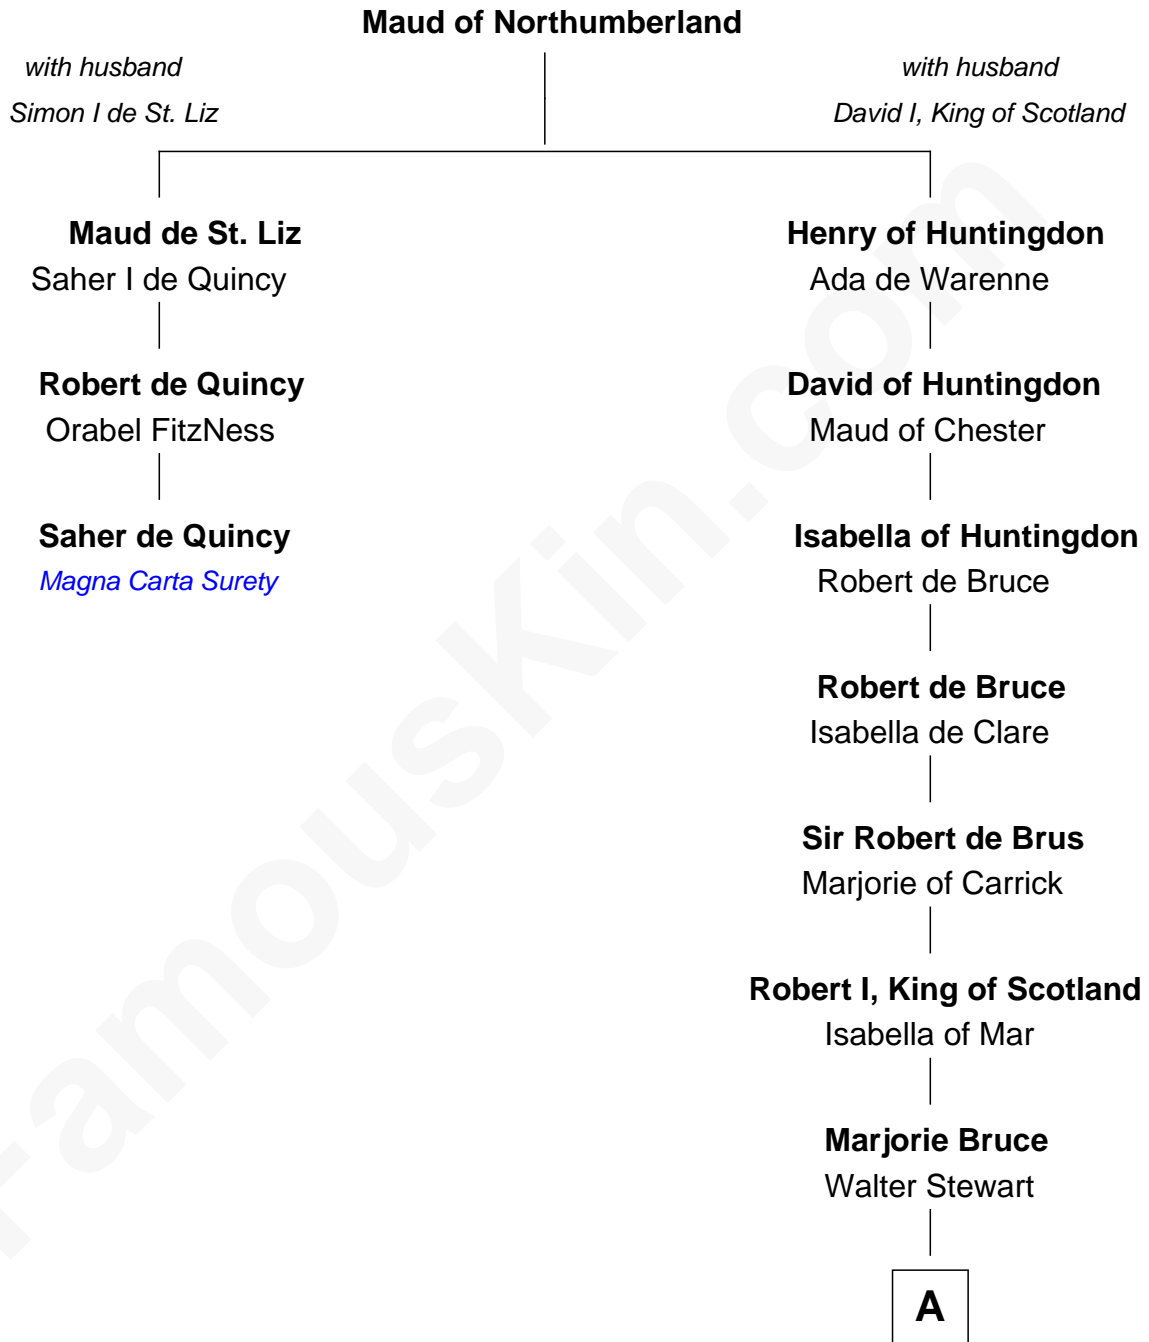

FamousKin.com Relationship Chart of

Saher de Quincy
Magna Carta Surety

2nd cousin 19 times removed of

General Hugh Mercer
American Revolution

A

Robert II, King of Scotland

Euphemia of Ross

Elizabeth Stewart