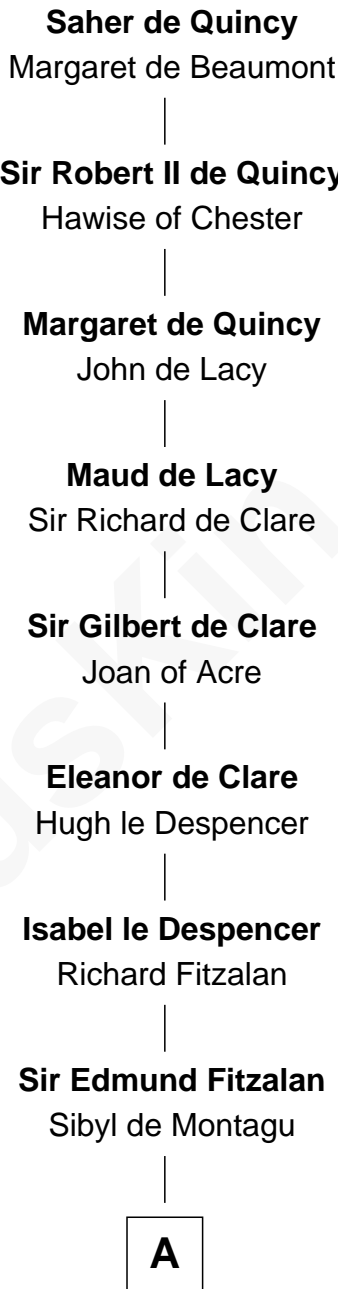

FamousKin.com Relationship Chart of

Saher de Quincy

Magna Carta Surety

15th Great-grandfather of

John Throckmorton

(c1601 - c1683/4) Lyon passenger 1631

A

Philippe Fitzalan
Sir Richard Sergeaux

Elizabeth Blennerhasset
Lionel Throckmorton

Bassingborne Throckmorton
Mary Hill

John Throckmorton
Lyon passenger 1631