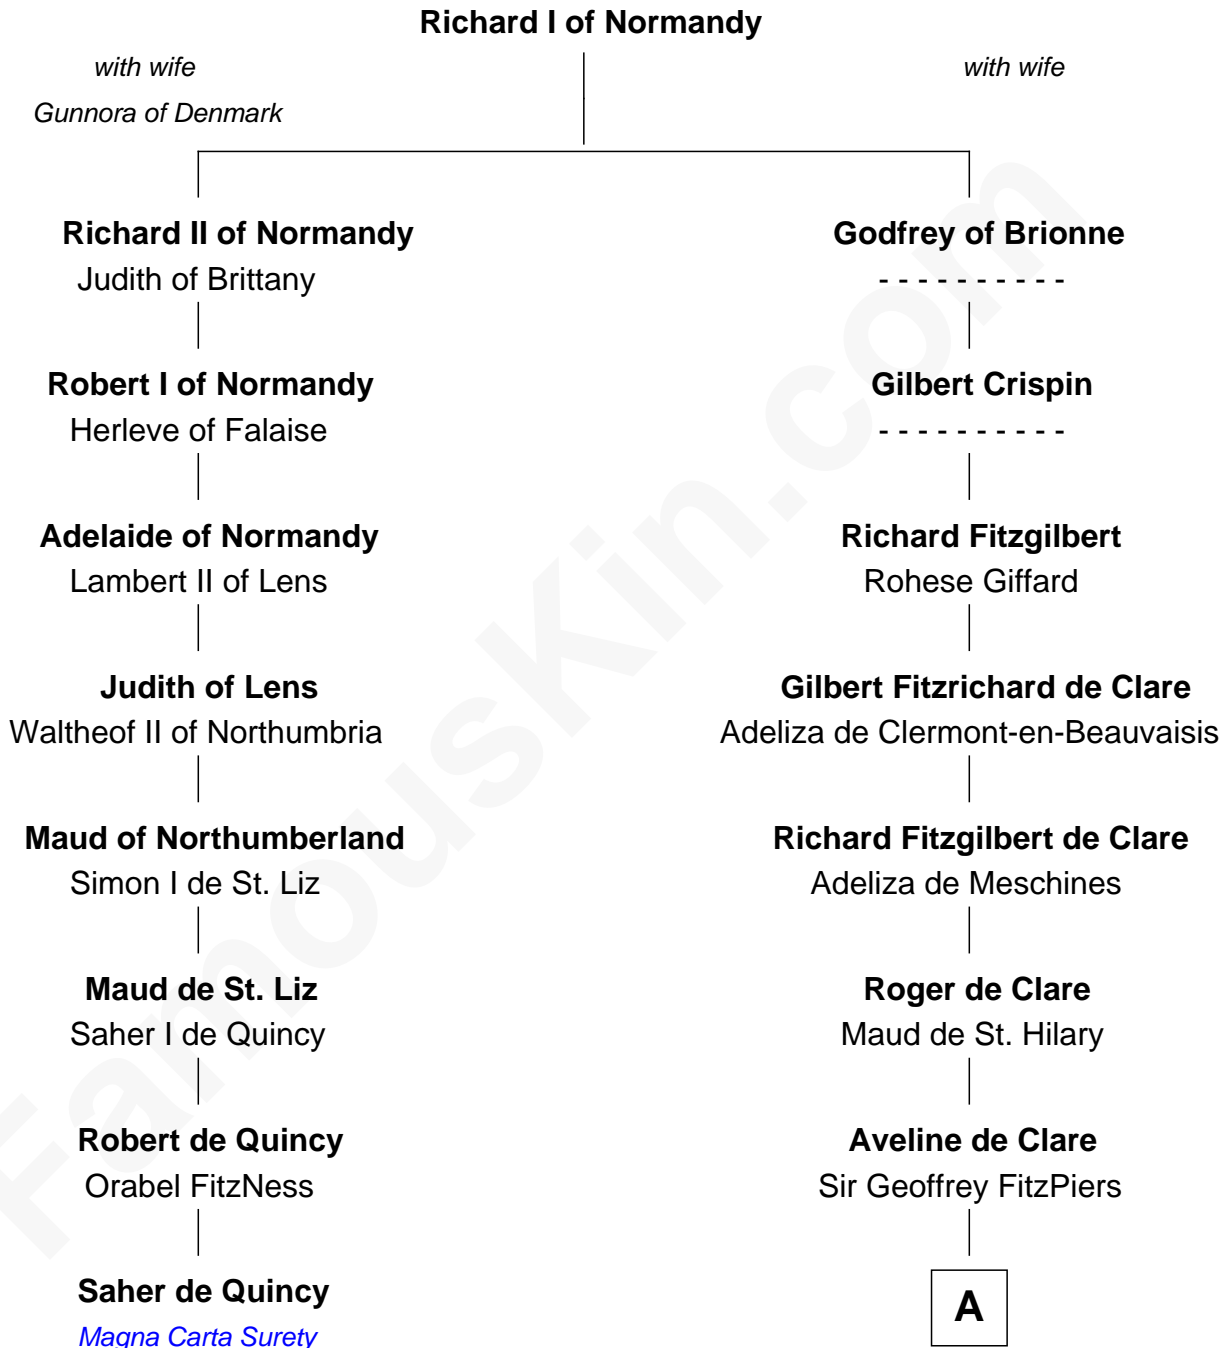

FamousKin.com

Relationship Chart of

Saher de Quincy

Magna Carta Surety

7th cousin 14 times removed of

Thomas Trowbridge

(c1600 - 1672/3) Great Migration Immigrant 1637

A

Hawise FitzGeoffrey
Sir Reynold de Mohun

Alice de Mohun
Robert de Beauchamp

Sir Humphrey de Beauchamp
Sibyl Oliver

Eleanor Beauchamp
John Bamfield

John Bamfield
Isabel Cobham

John Bamfield
Joan Gilbert

Thomas Bamfield
Agnes Coplestone