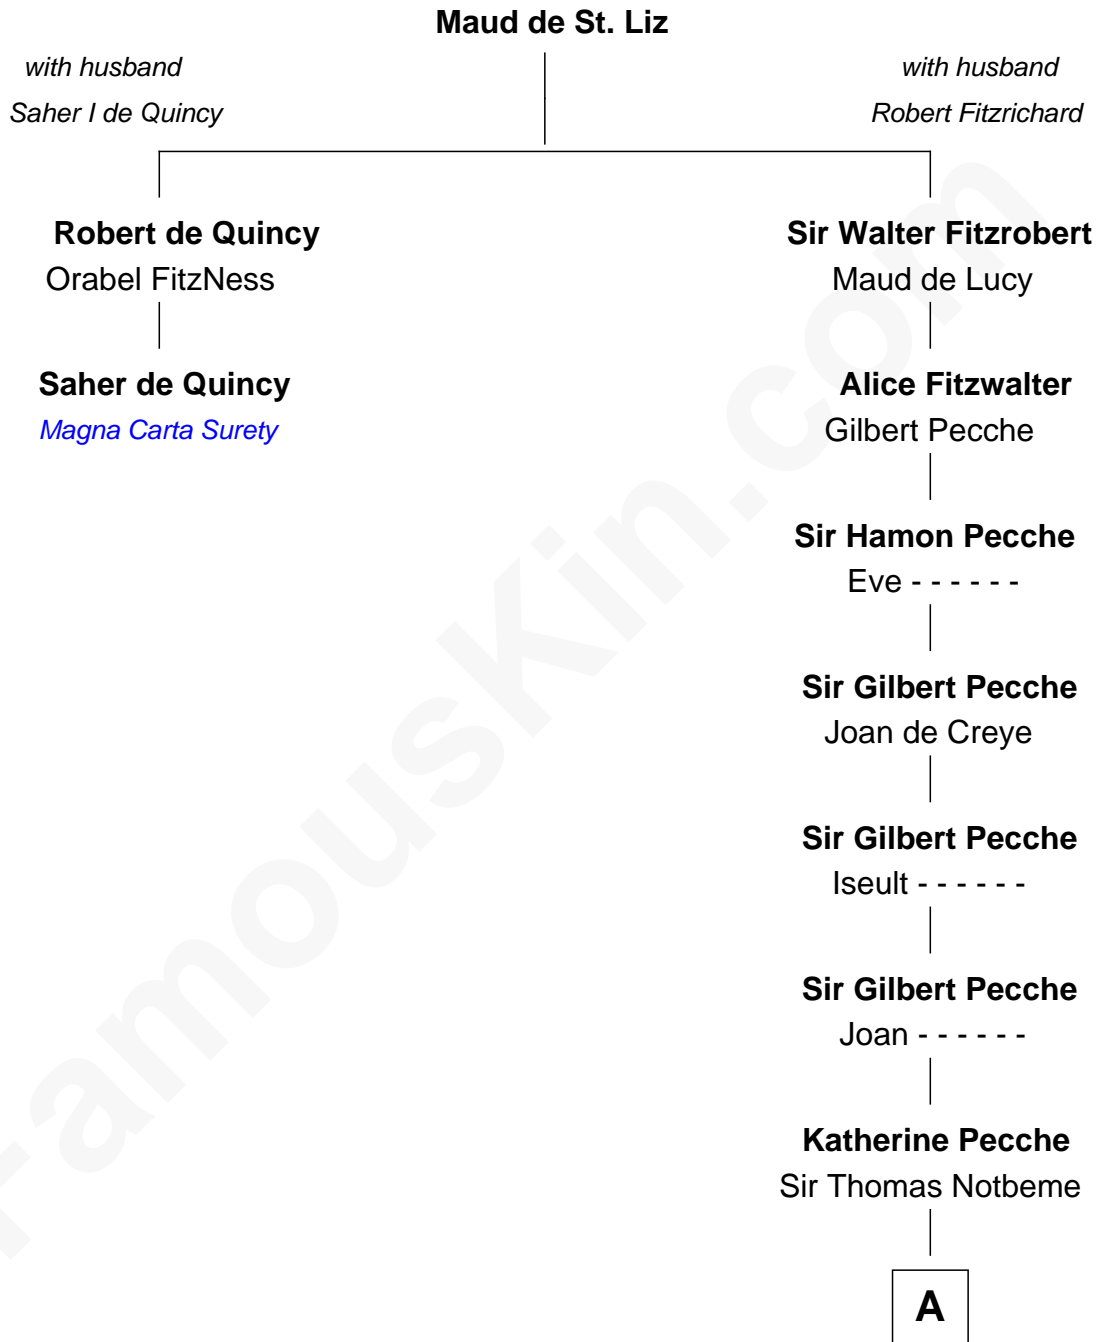

FamousKin.com Relationship Chart of

Saher de Quincy
Magna Carta Surety

1st cousin 14 times removed of

William Lawrence
(c1622 - 1679/80) Planter passenger 1635

A

Margaret Notbeme

John Hinckley

Cecily Hinckley