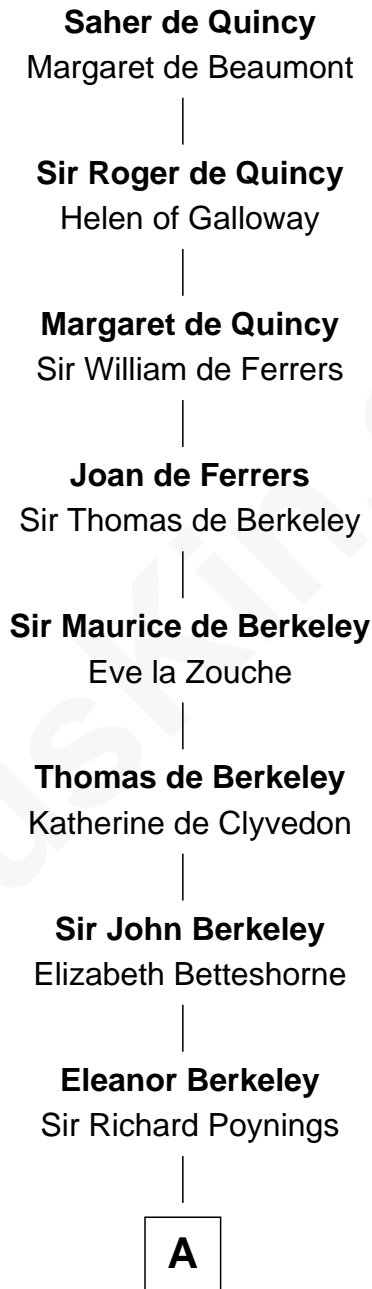

# FamousKin.com Relationship Chart of

**Saher de Quincy**

*Magna Carta Surety*

16th Great-grandfather of

**Thomas Nelson**

*Signer of the Declaration of Independence*

**A**

—  
**Eleanor Poynings**

Sir Henry Percy

—  
**Margaret Percy**

Sir William Gascoigne

—  
**Elizabeth Gascoigne**

Sir George Talboys

—  
**Anne Talboys**

Sir Edward Dymoke

—  
**Frances Dymoke**

Sir Thomas Windebank

—  
**Mildred Windebank**

Robert Reade

—  
**Col. George Reade**

Elizabeth Martiau

—  
**Robert Reade**

Mary Lilly

—  
**Margaret Reade**

Thomas Nelson

—  
**William Nelson**

Elizabeth Burwell

—  
**Thomas Nelson**

*Signer of Declaration of Independence*