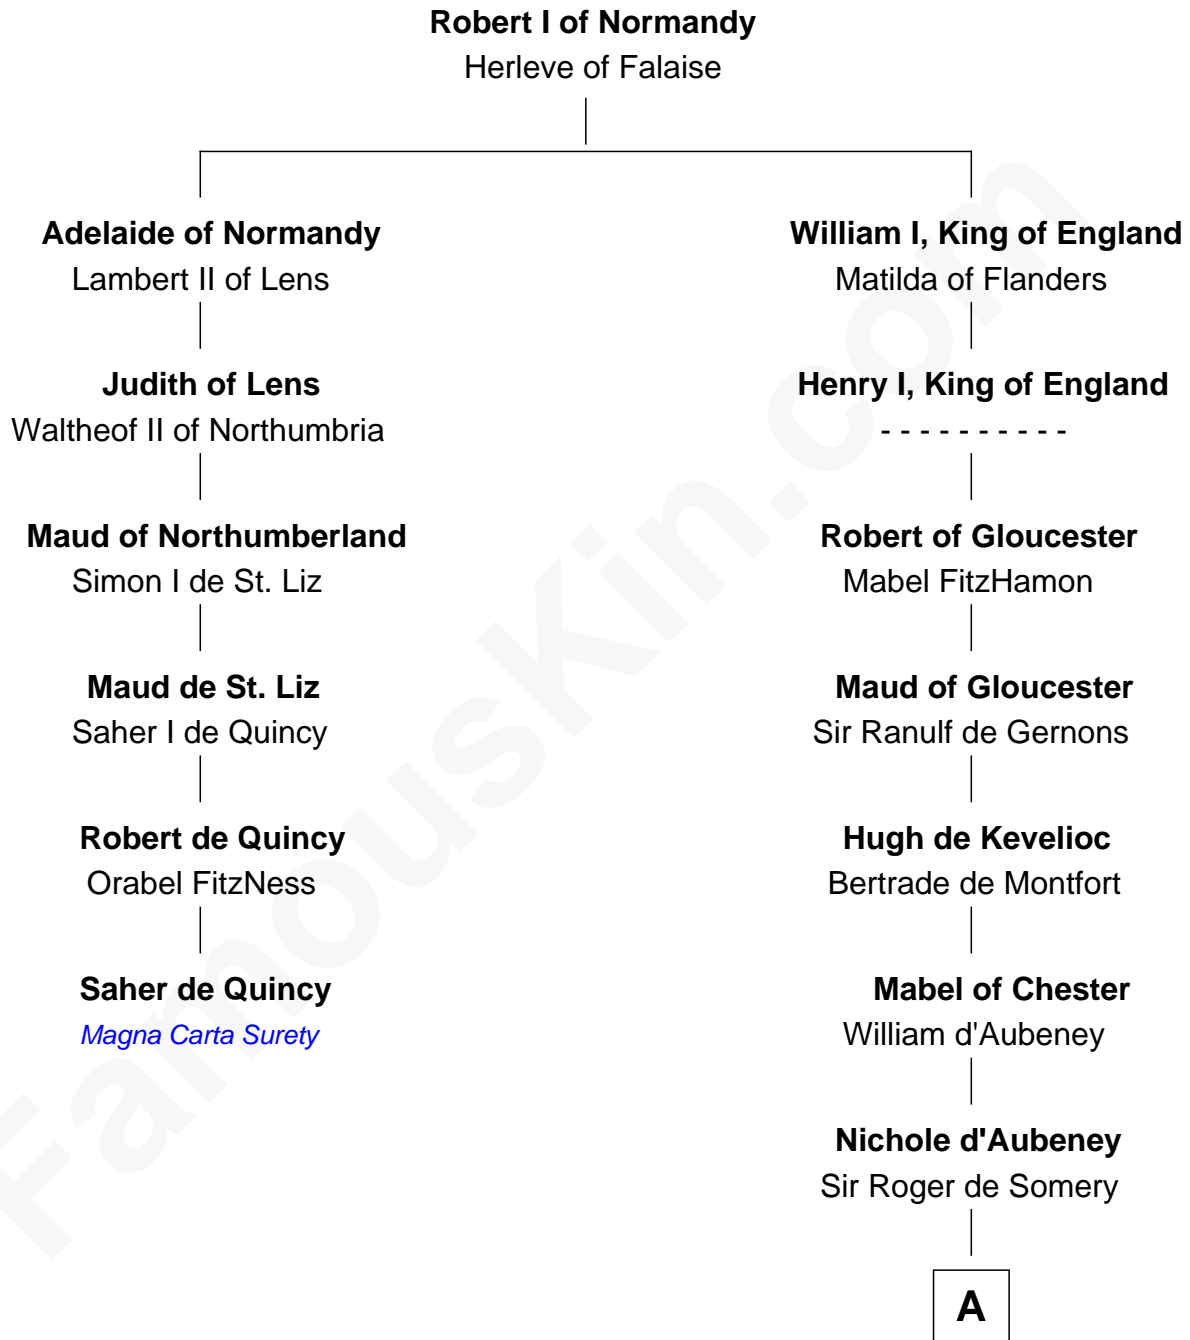

FamousKin.com Relationship Chart of

Saher de Quincy

Magna Carta Surety

5th cousin 13 times removed of

Samuel Appleton

(c1586 - 1670) *Great Migration Immigrant 1636*

A

Joan de Somery
John IV le Strange

John V le Strange
Maud de Walton

Elizabeth le Strange
Gruffydd ap Madog

Gruffydd Fychan ap Gruffydd
Elen ferch Thomas ap Llewelyn

Lowri ferch Gruffydd Fychan
Robert Puleston

Angharad Puleston
Edwart Trevor ap Daffyd