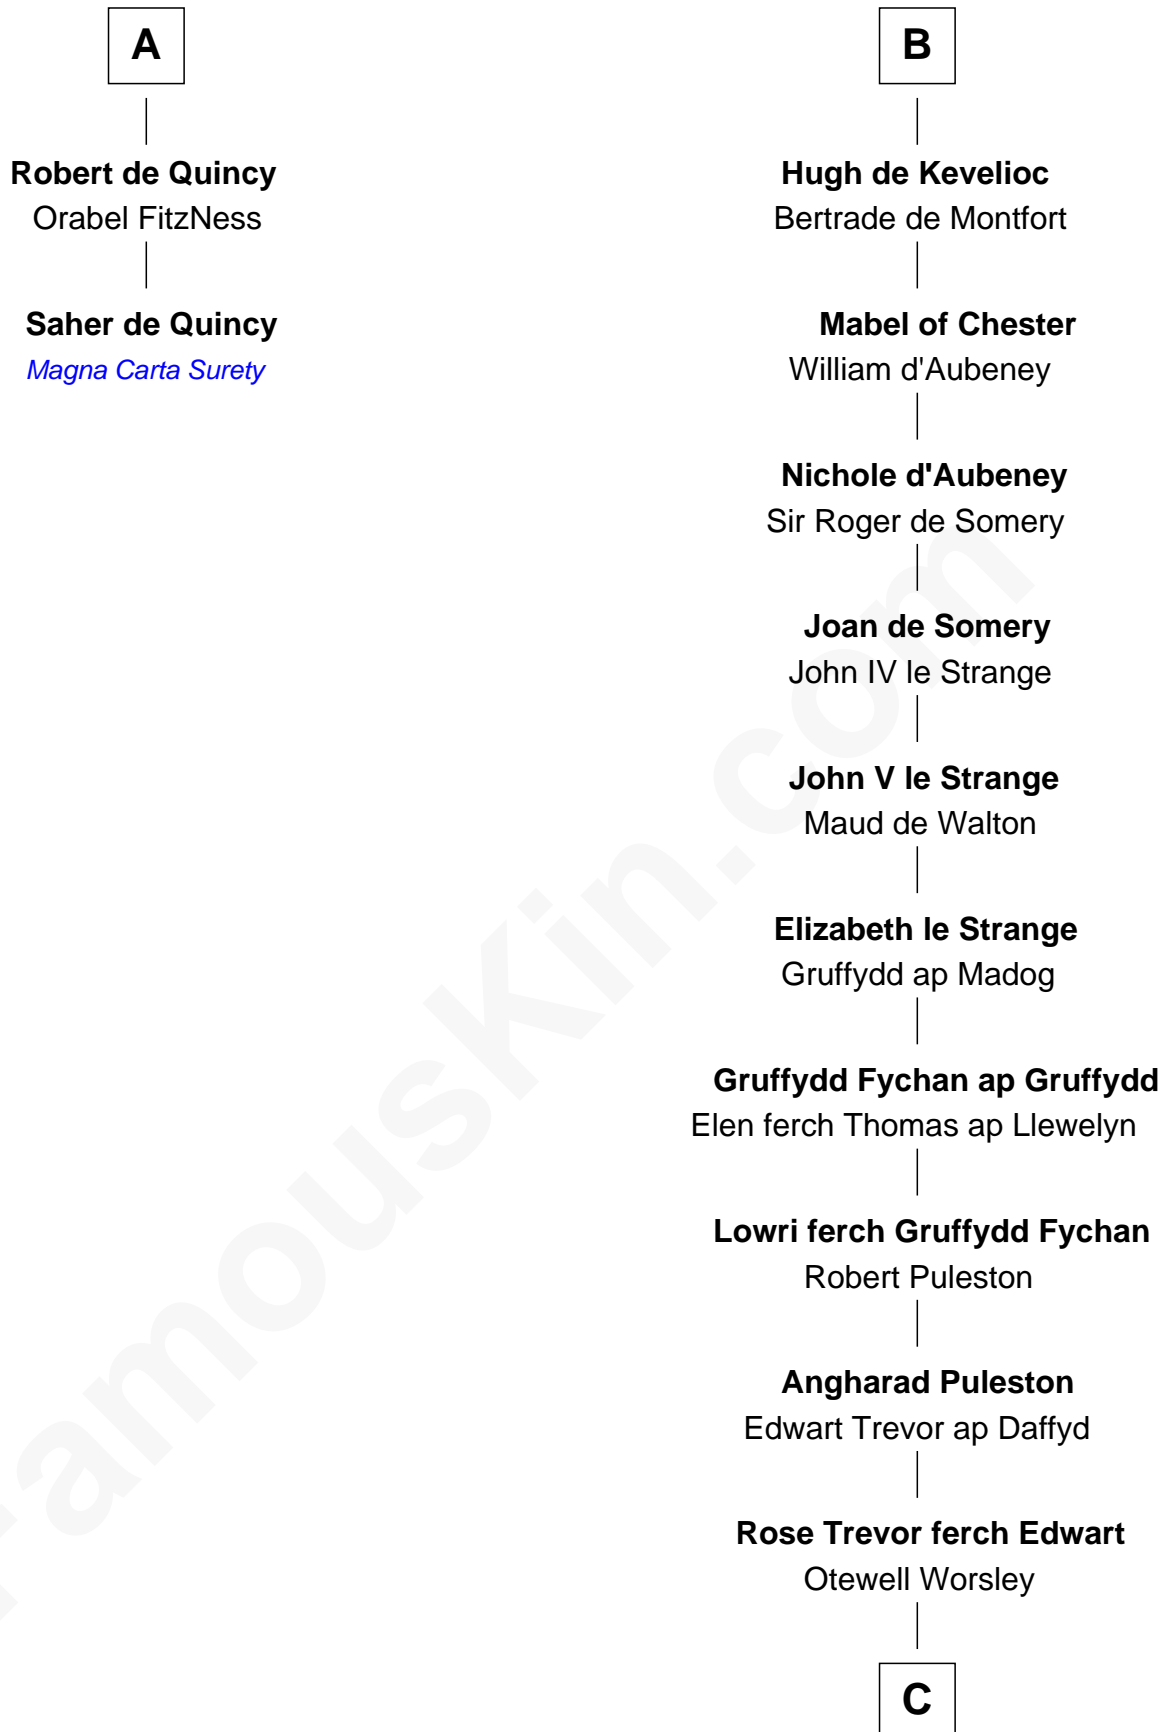

# FamousKin.com Relationship Chart of

**Saher de Quincy**  
*Magna Carta Surety*

8th cousin 13 times removed of

**Samuel Appleton**

(c1586 - 1670) *Great Migration Immigrant 1636*

**Siegfried of Luxembourg**  
Hedwig of Nordgau

**Lutgardis of Luxemburg**  
Arnulf of Holland

**Adelina of Holland**  
Baldwin II of Boulogne

**Eustace I of Boulogne**  
Mathilde of Louvain

**Lambert II of Lens**  
Adelaide of Normandy

**Judith of Lens**  
Waltheof II of Northumbria

**Maud of Northumberland**  
Simon I de St. Liz

**Maud de St. Liz**  
Saher I de Quincy

**A**

**Frederick of Luxembourg**

-----  
**Ogive of Luxembourg**  
Baudoin IV of Flanders

**Baudoin V of Flanders**  
Adela of France

**Matilda of Flanders**  
William I, King of England

**Henry I, King of England**

-----  
**Robert of Gloucester**  
Mabel FitzHamon

**Maud of Gloucester**  
Sir Ranulf de Gernons

**B**

**C**

**Margaret Worsley**