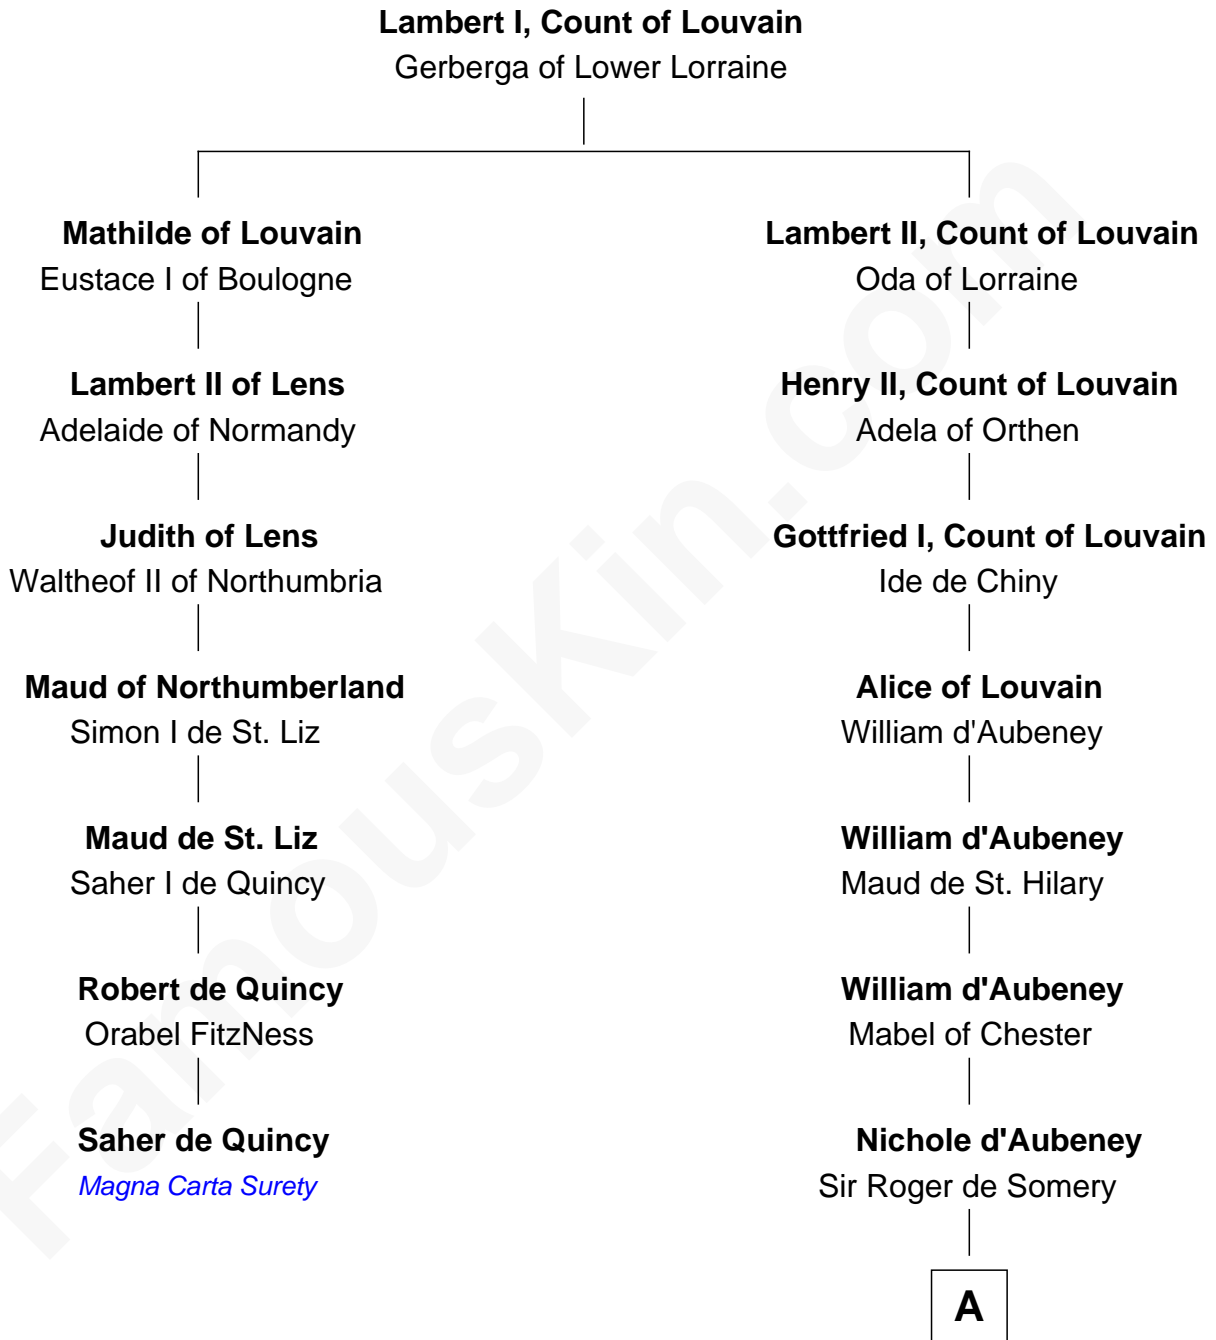

FamousKin.com Relationship Chart of

Saher de Quincy

Magna Carta Surety

6th cousin 12 times removed of

Samuel Appleton

(c1586 - 1670) Great Migration Immigrant 1636

A

Joan de Somery
John IV le Strange

John V le Strange
Maud de Walton

Elizabeth le Strange
Gruffydd ap Madog

Gruffydd Fychan ap Gruffydd
Elen ferch Thomas ap Llewelyn

Lowri ferch Gruffydd Fychan
Robert Puleston

Angharad Puleston
Edwart Trevor ap Daffyd

Rose Trevor ferch Edwart
Otwell Worsley

Margaret Worsley
Adrian Whetehill

Sir Richard Whetehill
Elizabeth Muston

Margery Whetehill
Edward Isaac

B

B

Mary Isaac
Thomas Appleton

Samuel Appleton
Great Migration Immigrant 1636