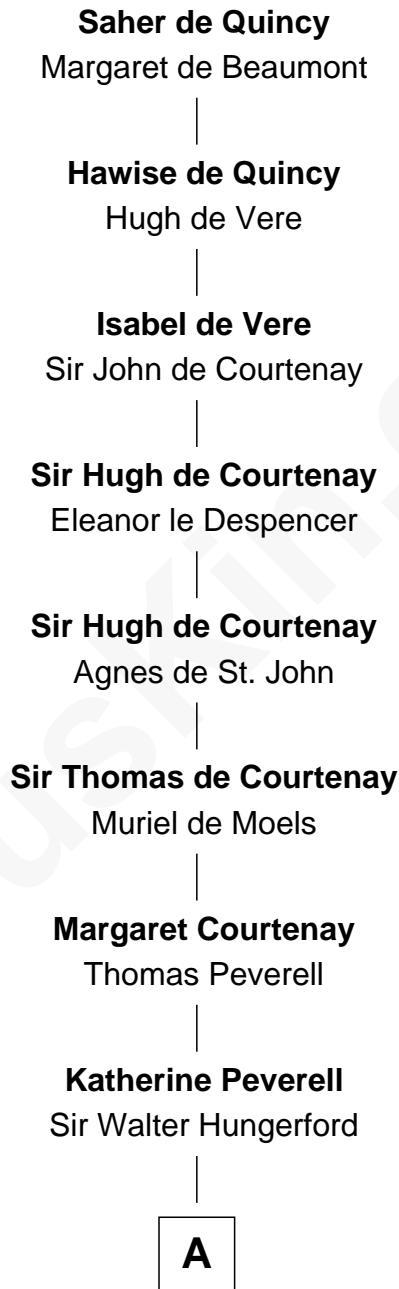

FamousKin.com Relationship Chart of

Saher de Quincy

Magna Carta Surety

20th Great-grandfather of

Sir Charles Tupper

6th Prime Minister of Canada

A

Sir Robert Hungerford

Margaret Botreaux

Eleanor Hungerford

Sir John White

Robert White

Margaret Gainsford

Margaret White

John Kirton

Stephen Kirton

Margaret Offley

Thomas Kirton

Mary Sadler

Mary Kirton

Robert Rainsford

Edward Rainsford

Mary - - - - -

Mary Rainsford

Eliakim Tupper

—
Charles Tupper

Elizabeth West

—
Rev. Charles Tupper

Miriam Lockhart

—
Sir Charles Tupper

6th Prime Minister of Canada