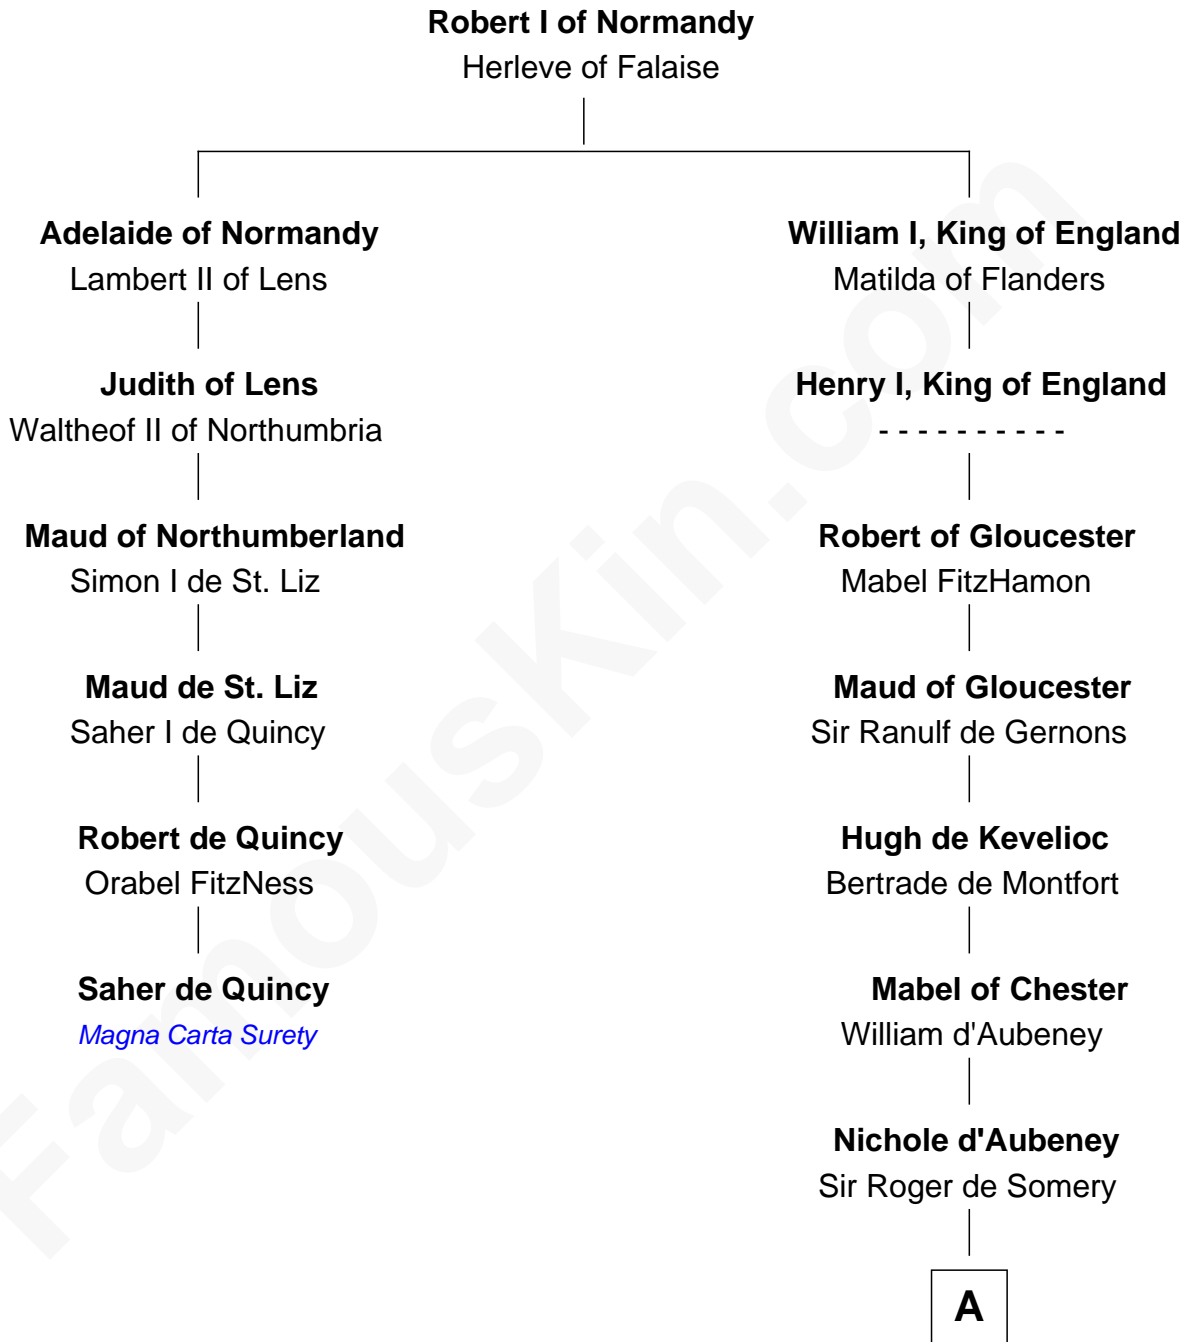

## Relationship Chart of

### Saher de Quincy

*Magna Carta Surety*

5th cousin 13 times removed of

**Thomas Yale**

(c1616 - 1683) *Great Migration Immigrant 1638*

**A**

**Joan de Somery**  
John IV le Strange

**John V le Strange**  
Maud de Walton

**Elizabeth le Strange**  
Gruffydd ap Madog

**Gruffydd Fychan ap Gruffydd**  
Elen ferch Thomas ap Llewelyn

**Tudor Gruffydd**  
Maud ferch Ienaf ap Adda

**Lowri ferch Twdr**  
Gruffydd ap Einion

**Elisau ap Gruffydd**  
Margaret ferch Jenkyn