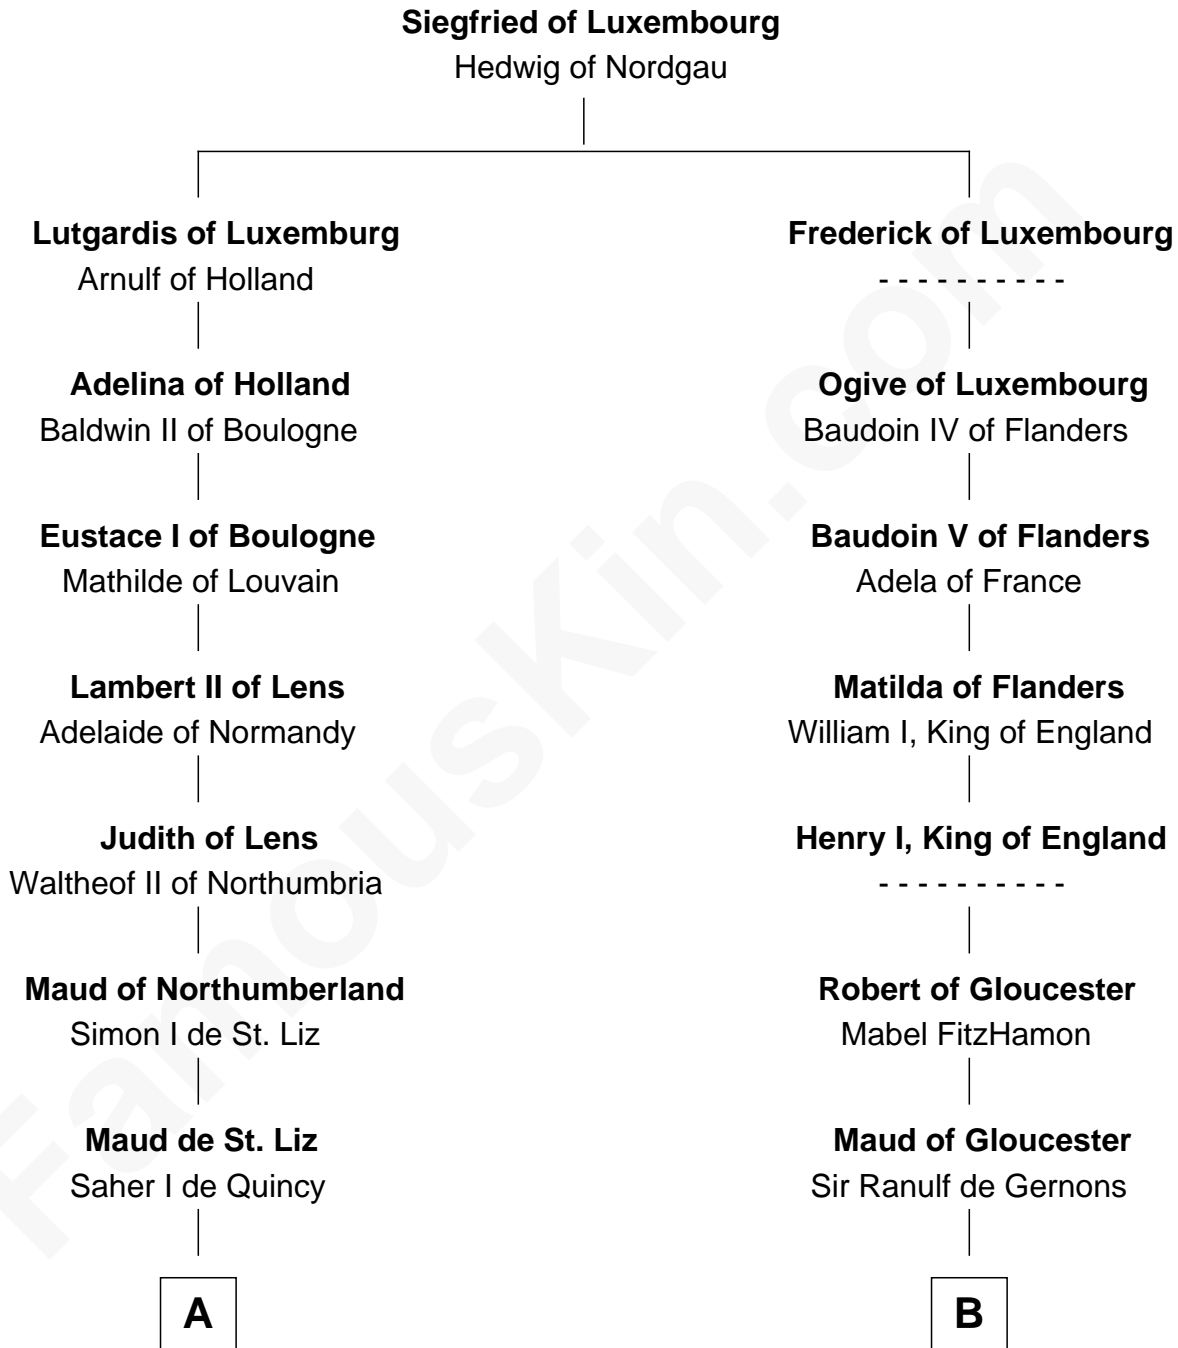

FamousKin.com Relationship Chart of

Saher de Quincy

Magna Carta Surety

8th cousin 13 times removed of

Thomas Yale

(c1616 - 1683) *Great Migration Immigrant 1638*

C

David Lloyd
Gwenhwyfar Lloyd

John Wynn
Agnes Lloyd

Rev. David Yale
Frances Lloyd

Thomas Yale
Ann Lloyd

Thomas Yale
Great Migration Immigrant 1638