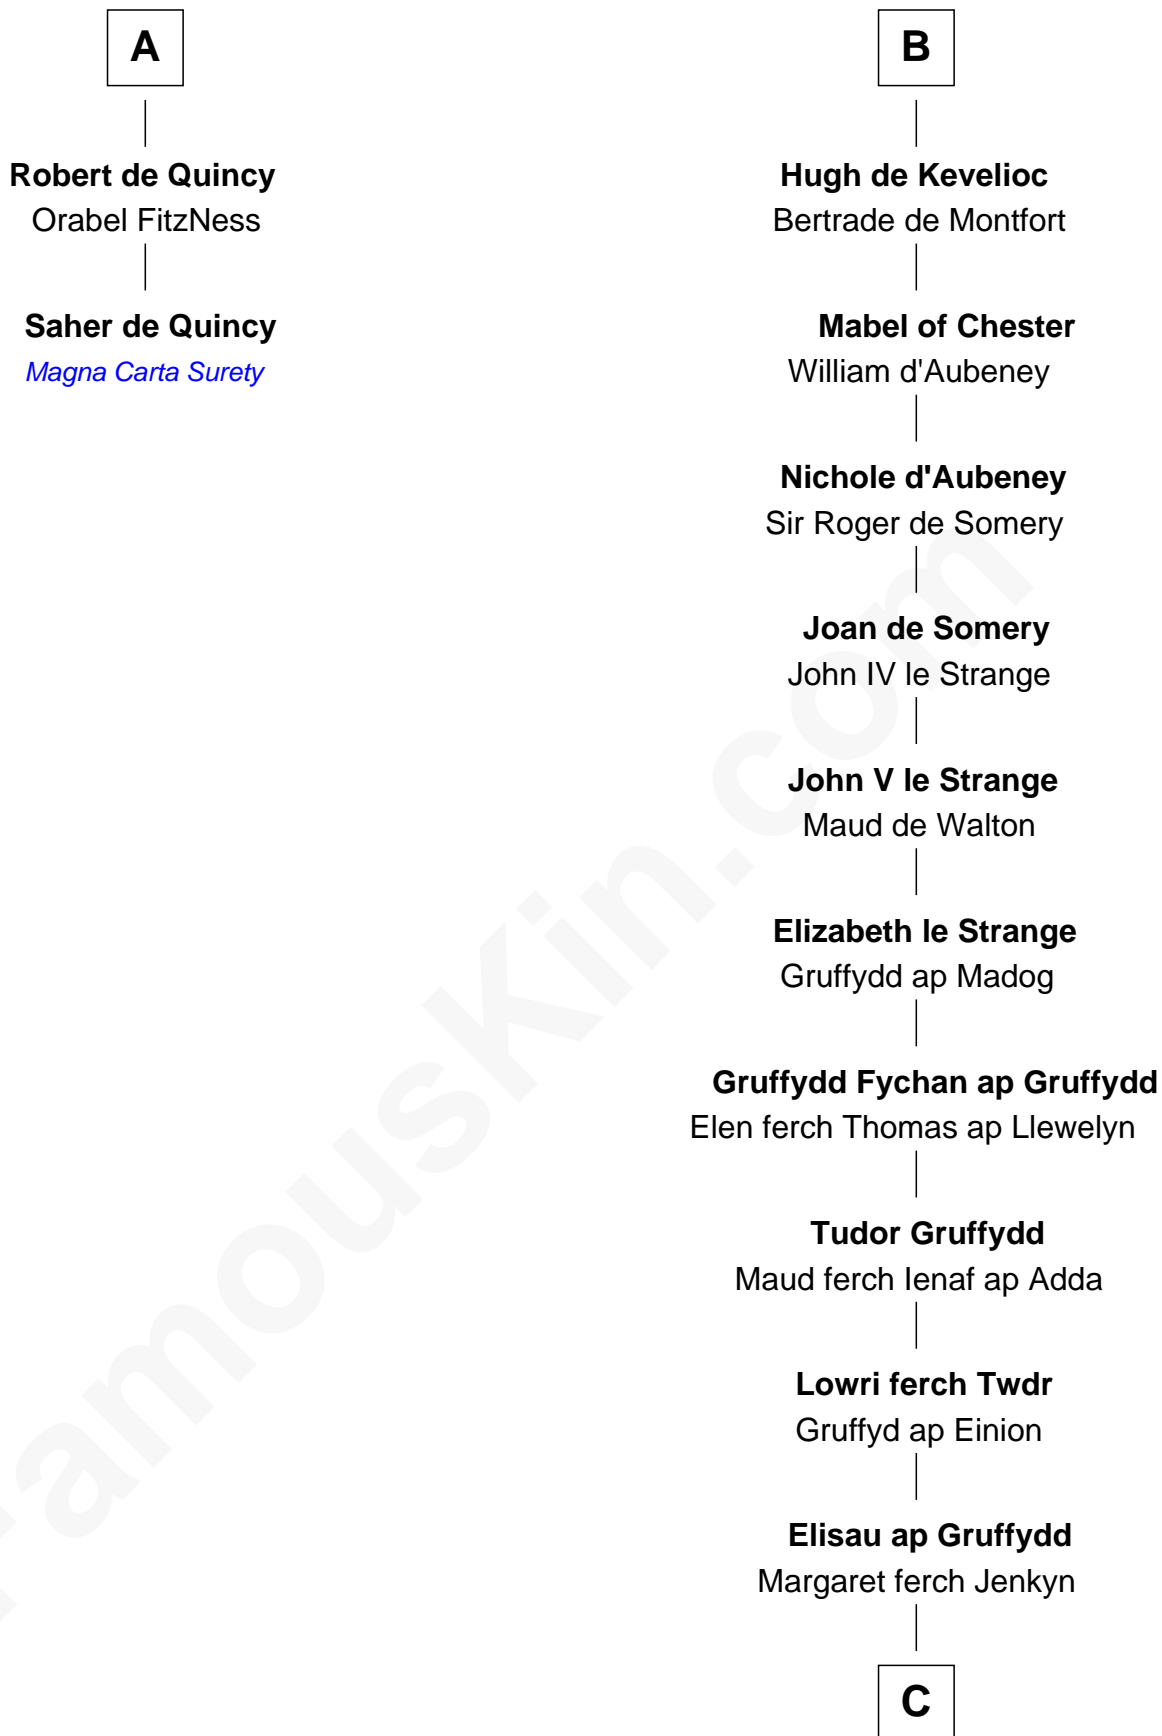

FamousKin.com Relationship Chart of

Saher de Quincy

Magna Carta Surety

8th cousin 13 times removed of

Thomas Yale

(c1616 - 1683) *Great Migration Immigrant 1638*

C

David Lloyd
Gwenhwyfar Lloyd

John Wynn
Agnes Lloyd

Rev. David Yale
Frances Lloyd

Thomas Yale
Ann Lloyd

Thomas Yale
Great Migration Immigrant 1638