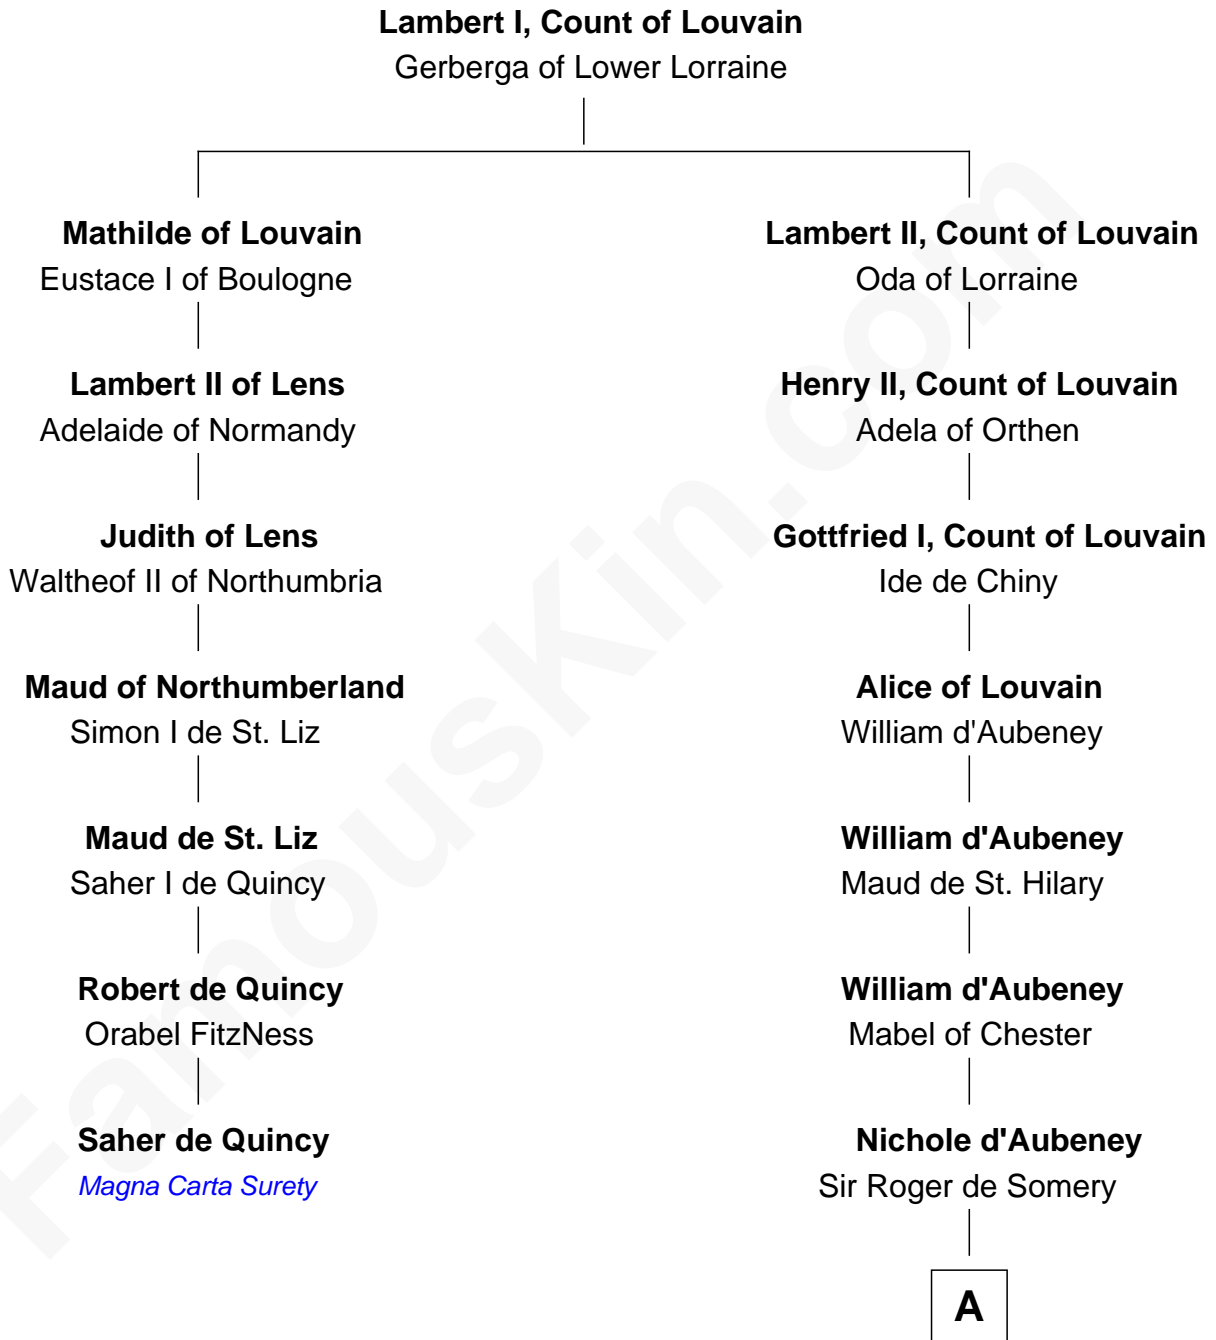

FamousKin.com

Relationship Chart of

Saher de Quincy

Magna Carta Surety

6th cousin 12 times removed of

Thomas Yale

(c1616 - 1683) *Great Migration Immigrant 1638*

A

Joan de Somery
John IV le Strange

John V le Strange
Maud de Walton

Elizabeth le Strange
Gruffydd ap Madog

Gruffydd Fychan ap Gruffydd
Elen ferch Thomas ap Llewelyn

Tudor Gruffydd
Maud ferch Ienaf ap Adda

Lowri ferch Twdr
Gruffydd ap Einion

Thomas Yale

Great Migration Immigrant 1638

FamousKin.com