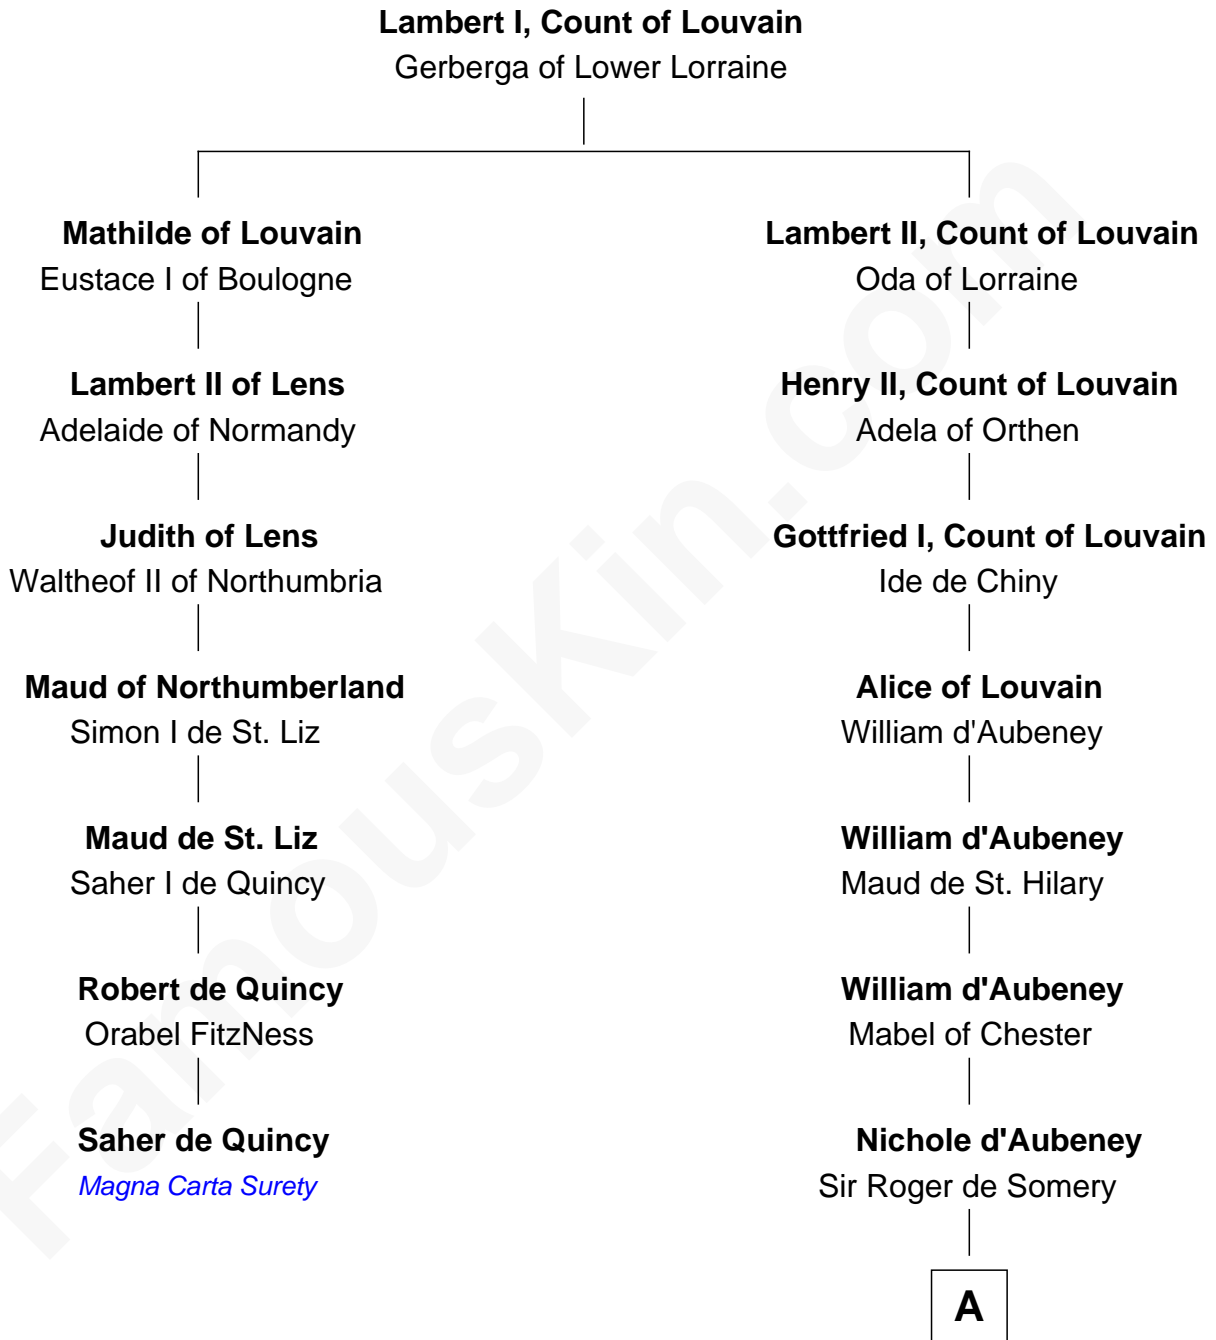

# FamousKin.com Relationship Chart of

**Saher de Quincy**

*Magna Carta Surety*

6th cousin 13 times removed of

**Elihu Yale**

*Benefactor and Namesake of Yale College*

**A**

**Joan de Somery**  
John IV le Strange

**John V le Strange**  
Maud de Walton

**Elizabeth le Strange**  
Gruffydd ap Madog

**Gruffydd Fychan ap Gruffydd**  
Elen ferch Thomas ap Llewelyn

**Tudor Gruffydd**  
Maud ferch Ienaf ap Adda

**Lowri ferch Twdr**  
Gruffydd ap Einion