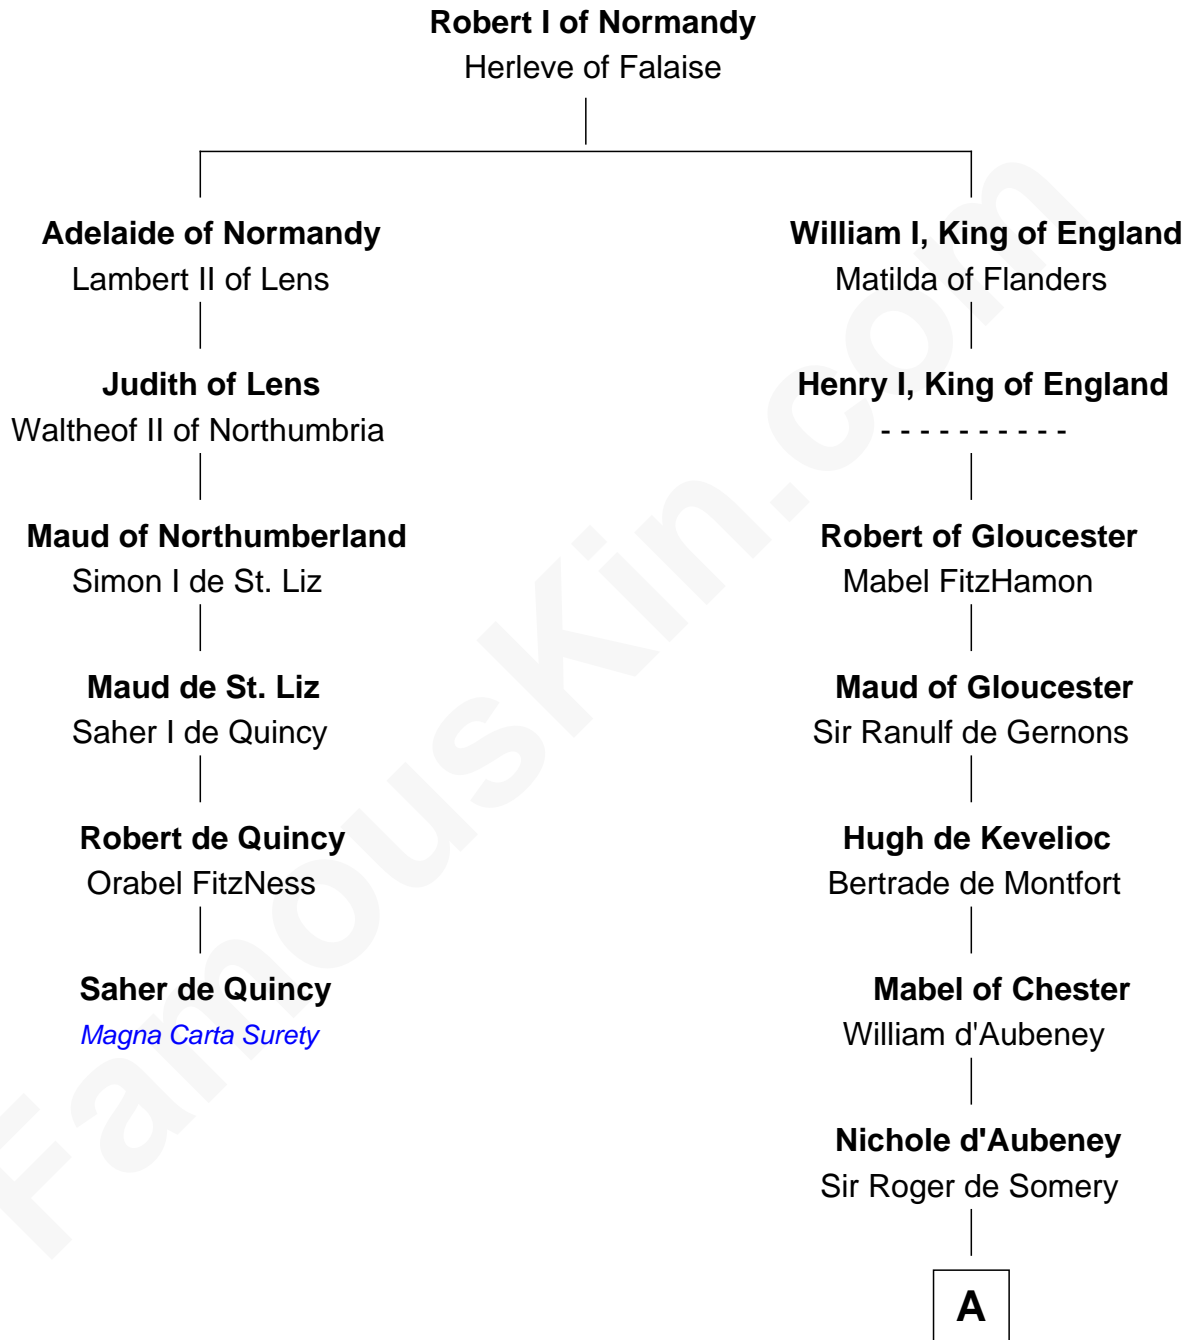

## Relationship Chart of

### Saher de Quincy

*Magna Carta Surety*

5th cousin 13 times removed of

**David Yale**

(c1613 - 1690) *Great Migration Immigrant 1638*

**A**

**Joan de Somery**  
John IV le Strange

**John V le Strange**  
Maud de Walton

**Elizabeth le Strange**  
Gruffydd ap Madog

**Gruffydd Fychan ap Gruffydd**  
Elen ferch Thomas ap Llewelyn

**Tudor Gruffydd**  
Maud ferch Ienaf ap Adda

**Lowri ferch Twdr**  
Gruffydd ap Einion

**Elisau ap Gruffydd**  
Margaret ferch Jenkyn