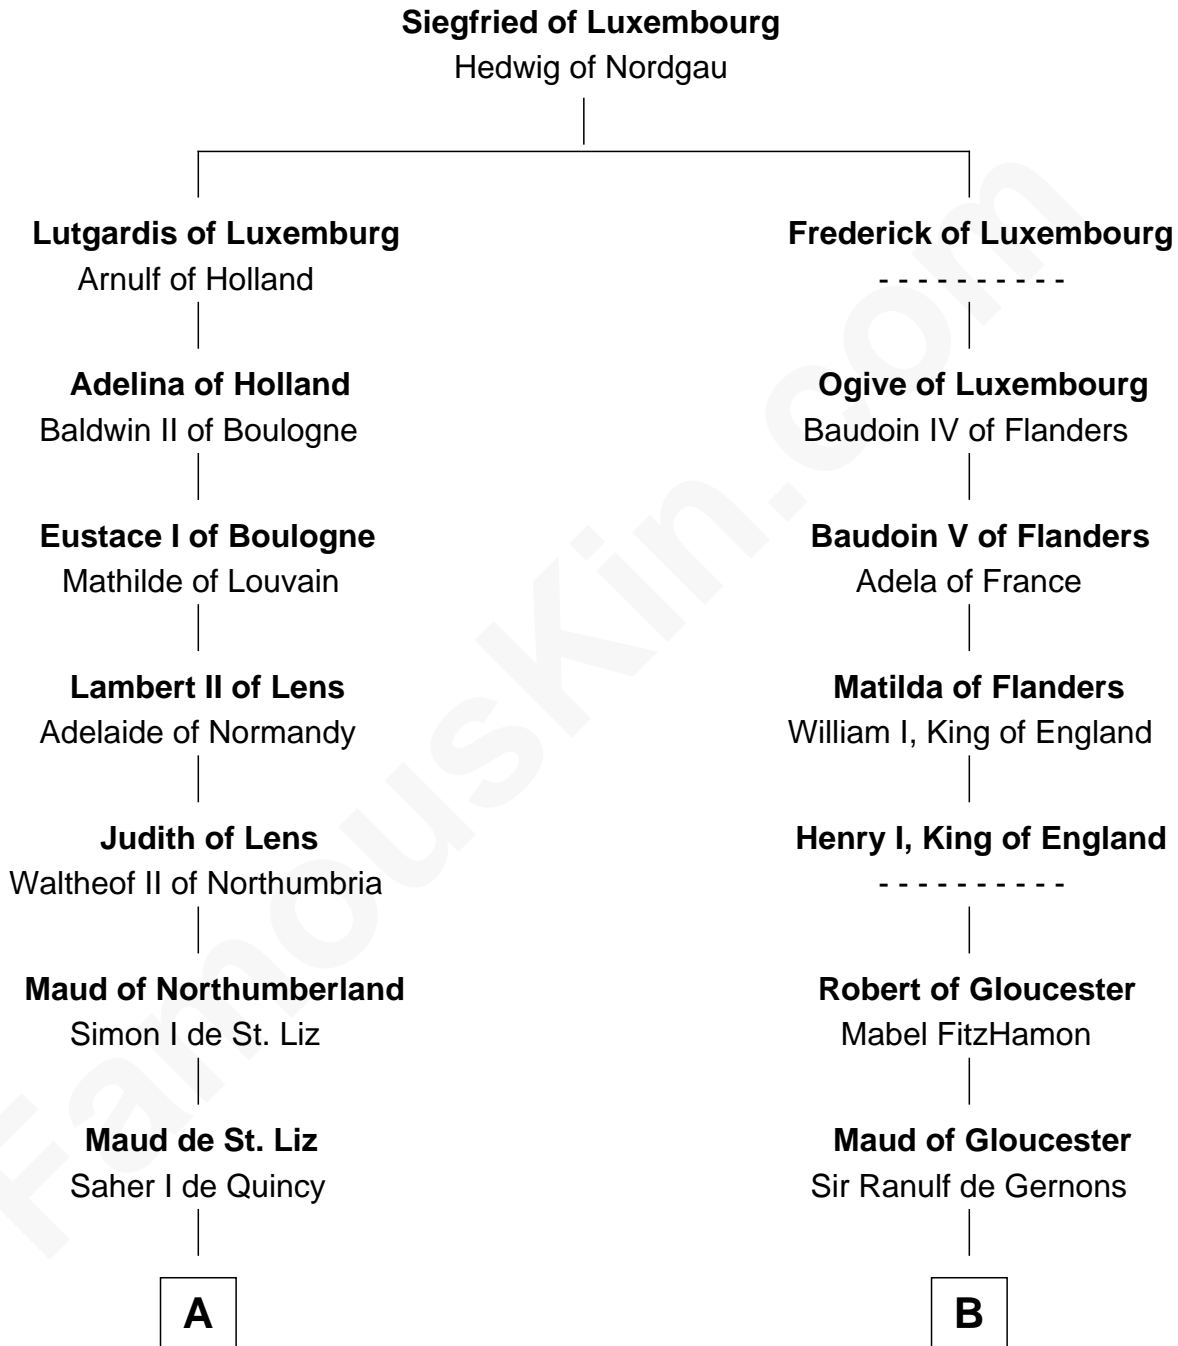

FamousKin.com Relationship Chart of

Saher de Quincy

Magna Carta Surety

8th cousin 13 times removed of

David Yale

(c1613 - 1690) *Great Migration Immigrant 1638*

C

—
David Lloyd
Gwenhwyfar Lloyd

—
John Wynn
Agnes Lloyd

—
Rev. David Yale
Frances Lloyd

—
Thomas Yale
Ann Lloyd

—
David Yale
Great Migration Immigrant 1638