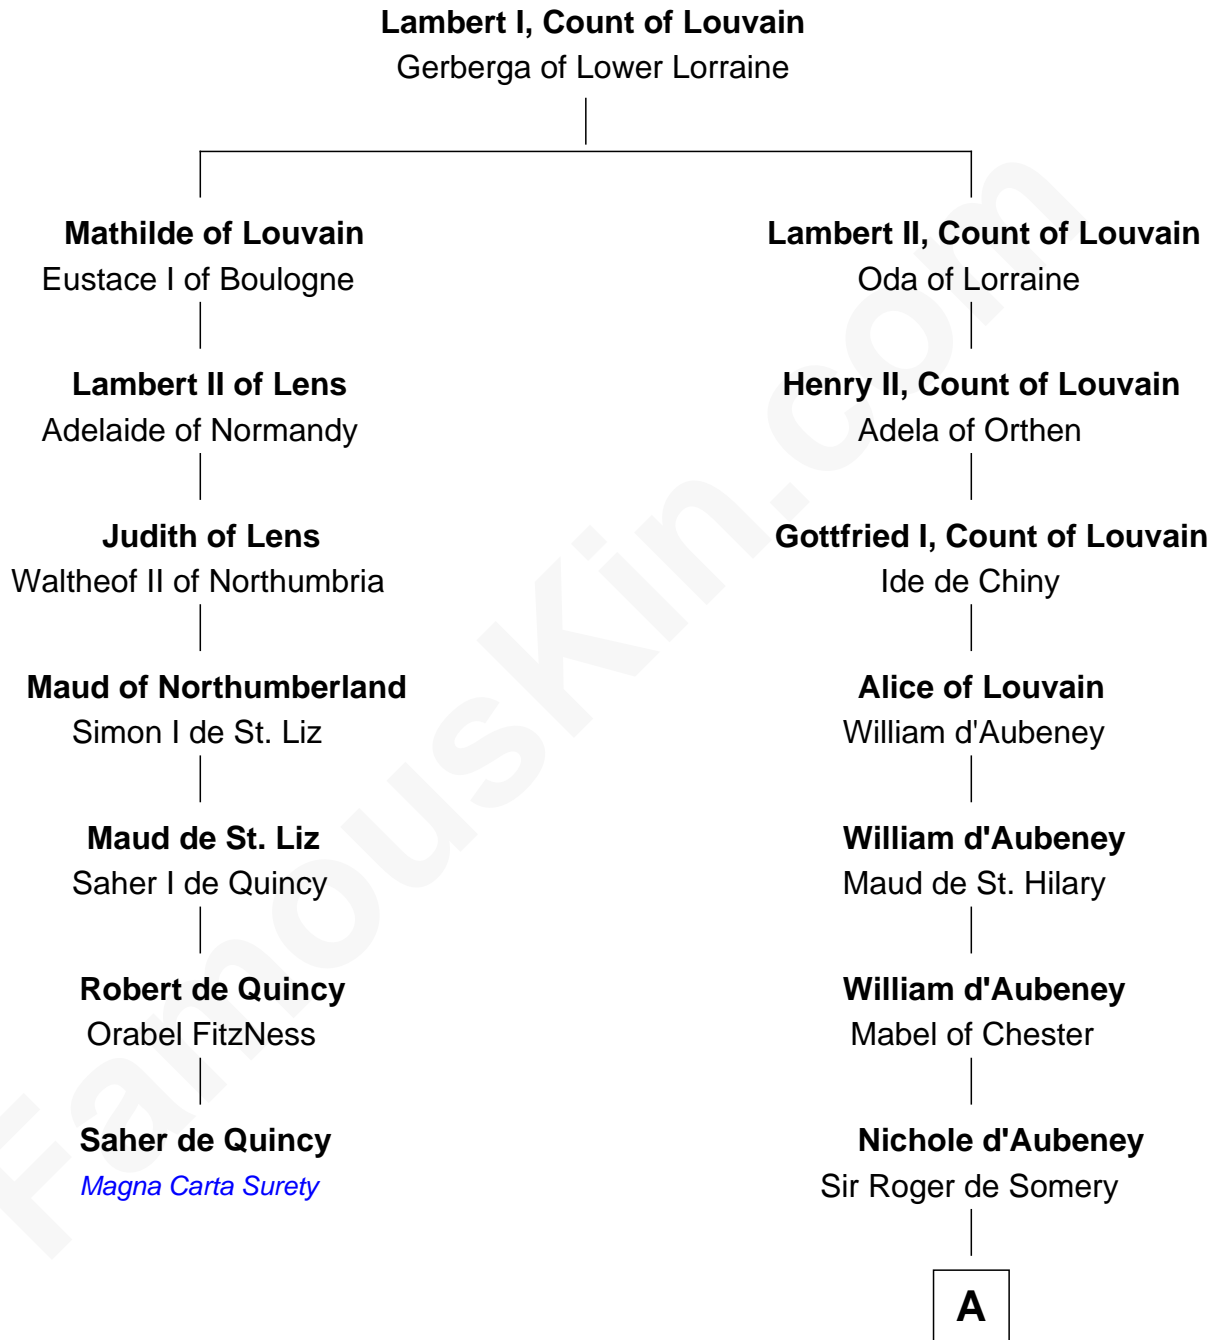

## Relationship Chart of

### Saher de Quincy

*Magna Carta Surety*

6th cousin 12 times removed of

**David Yale**

(c1613 - 1690) *Great Migration Immigrant 1638*

**A**

**Joan de Somery**  
John IV le Strange

**John V le Strange**  
Maud de Walton

**Elizabeth le Strange**  
Gruffydd ap Madog

**Gruffydd Fychan ap Gruffydd**  
Elen ferch Thomas ap Llewelyn

**Tudor Gruffydd**  
Maud ferch Ienaf ap Adda

**Lowri ferch Twdr**  
Gruffydd ap Einion

**Elisau ap Gruffydd**  
Margaret ferch Jenkyn

*Great Migration Immigrant 1638*

FamousKin.com