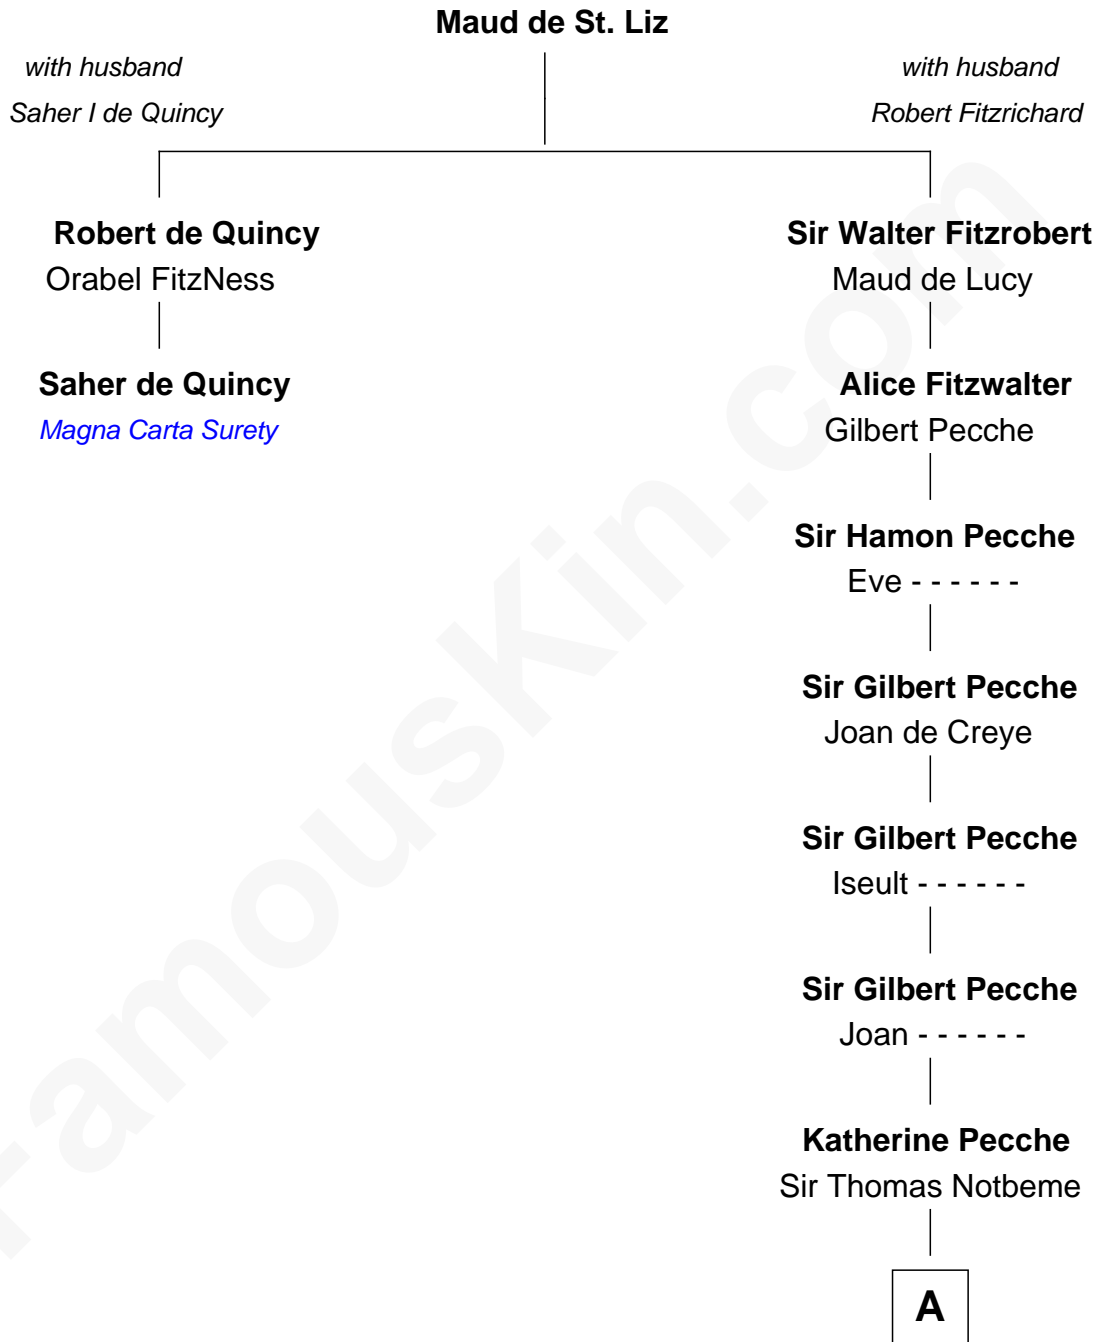

FamousKin.com Relationship Chart of

Saher de Quincy

Magna Carta Surety

1st cousin 20 times removed of

Nathaniel Hawthorne

Author of The Scarlet Letter

A

Margaret Notbeme