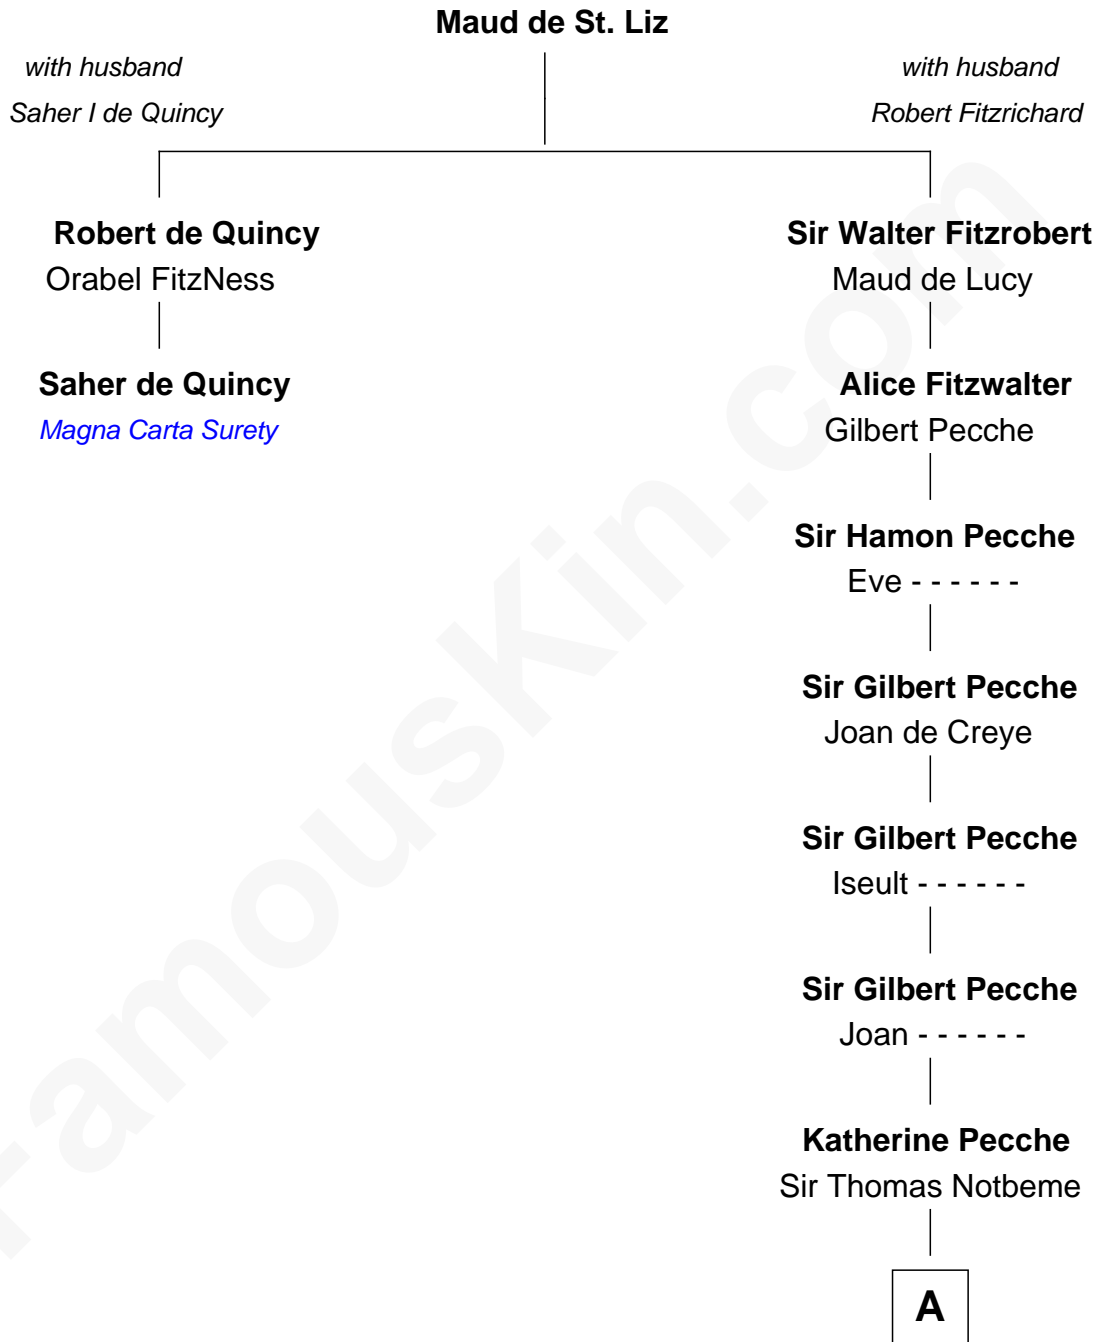

FamousKin.com Relationship Chart of

Saher de Quincy

Magna Carta Surety

1st cousin 14 times removed of

Mary Lawrence

(c1625 - 1715) Planter passenger 1635

A

Margaret Notbeme