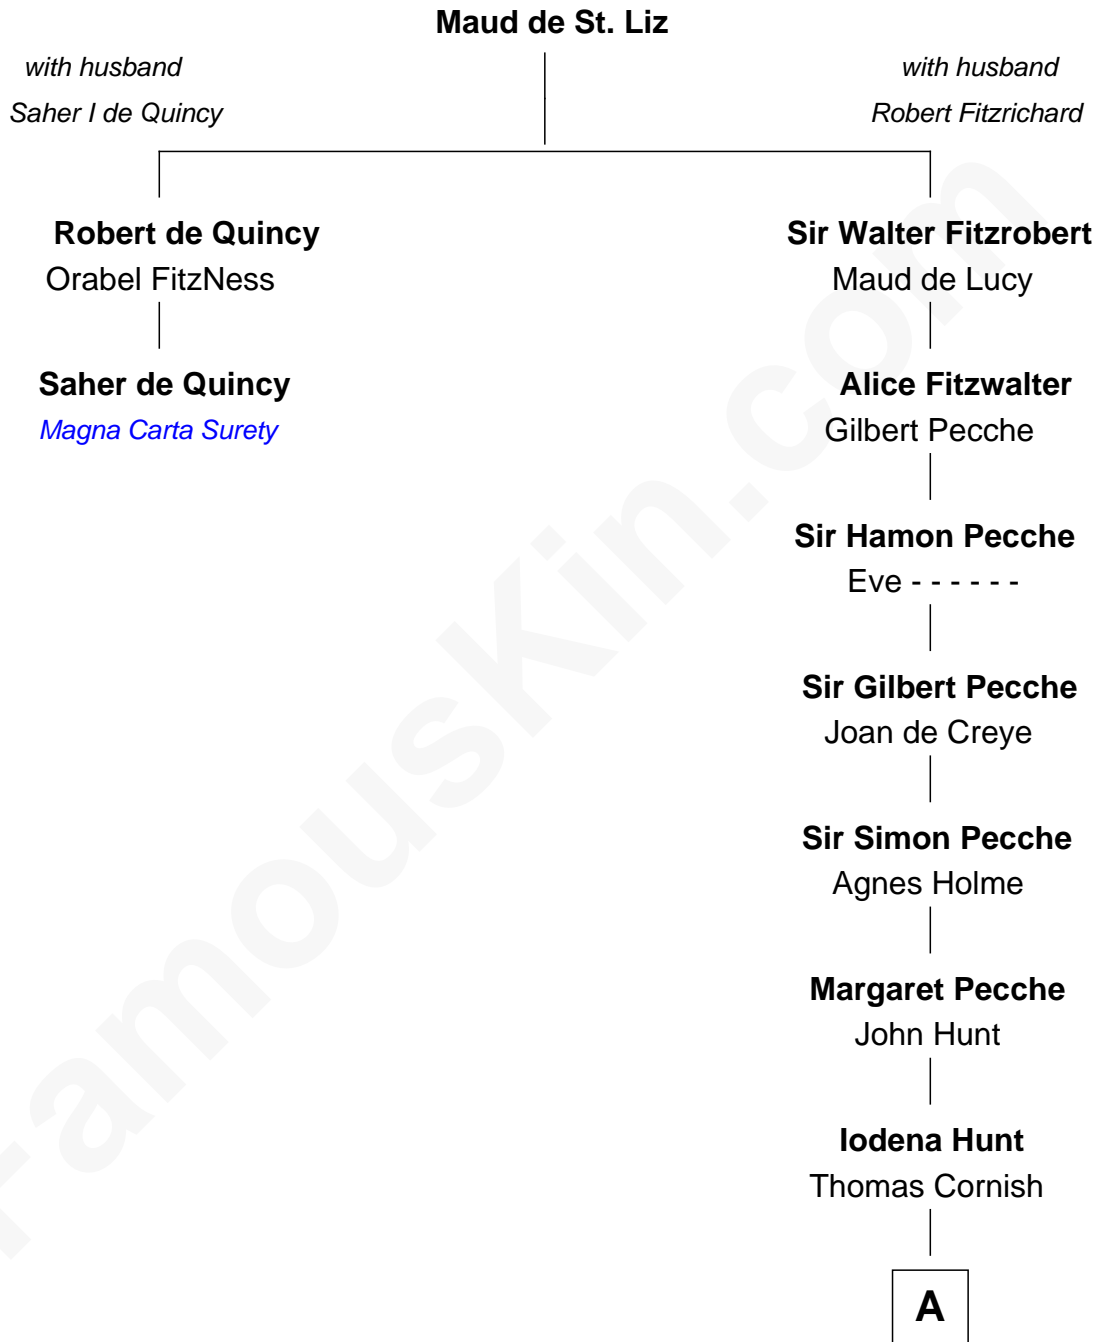

FamousKin.com Relationship Chart of

Saher de Quincy
Magna Carta Surety

1st cousin 19 times removed of

Elphalet Remington

Founder of Remington Arms Company

A

John Cornish

John Cornish
Agnes Walden

Mary Cornish
Thomas Everard

Henry Everard

Thomas Everard
Margaret Wiseman

John Everard
Judith Bourne

Judith Everard
Samuel Appleton

Col. Samuel Appleton
Anna Paine

Judith Appleton
Samuel Wolcott

Sarah Wolcott
Robert Welles