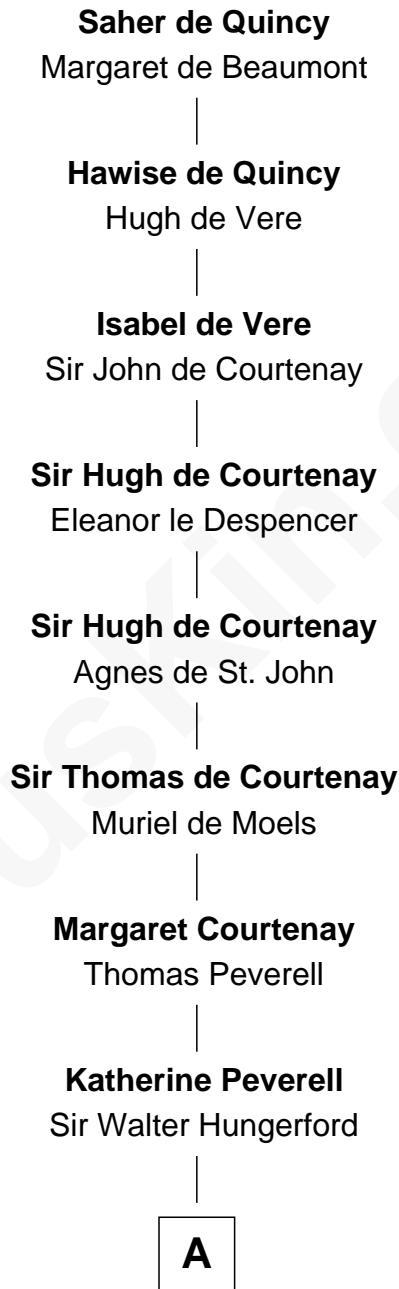

# FamousKin.com Relationship Chart of

**Saher de Quincy**

*Magna Carta Surety*

22nd Great-grandfather of

**Louis L'Amour**

*Western Author*

**A**

**Sir Robert Hungerford**

Margaret Botreaux

**Eleanor Hungerford**

Sir John White

**Robert White**

Margaret Gainsford

**Anne White**

Nicholas Tichborne

**Dorothy Tichborne**

John Samborne

**Richard Samborne**

Anne Milborne

**Richard Samborne**

Ann Bachiler

**John Sanborn**

Mary Tuck

**Joseph Sanborn**

Dr. Louis Charles LaMoore

—  
**Louis L'Amour**

*Western Author*