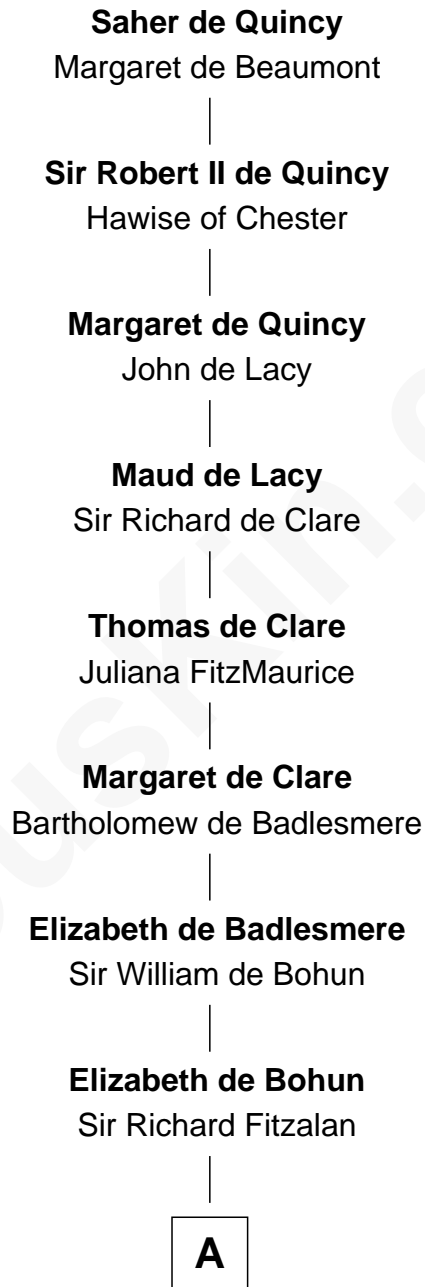

FamousKin.com Relationship Chart of

Saher de Quincy

Magna Carta Surety

23rd Great-grandfather of

Adlai Stevenson II

31st Governor of Illinois

A

Elizabeth Fitzalan

Sir Robert Goushill

Joan Goushill

Sir Thomas Stanley

Katherine Stanley

Sir John Savage

Sir Christopher Savage

Anne Stanley

Sir Christopher Savage

Anne Lygon

Francis Savage

Anne Sheldon

Walter Savage

Elizabeth Hall

Ralph Savage

Anthony Savage

Sarah Constable

Alice Savage

Francis Thornton

B

B

Col. Francis Thornton

Mary Taliaferro

Mildred Thornton

Dr. Thomas Walker