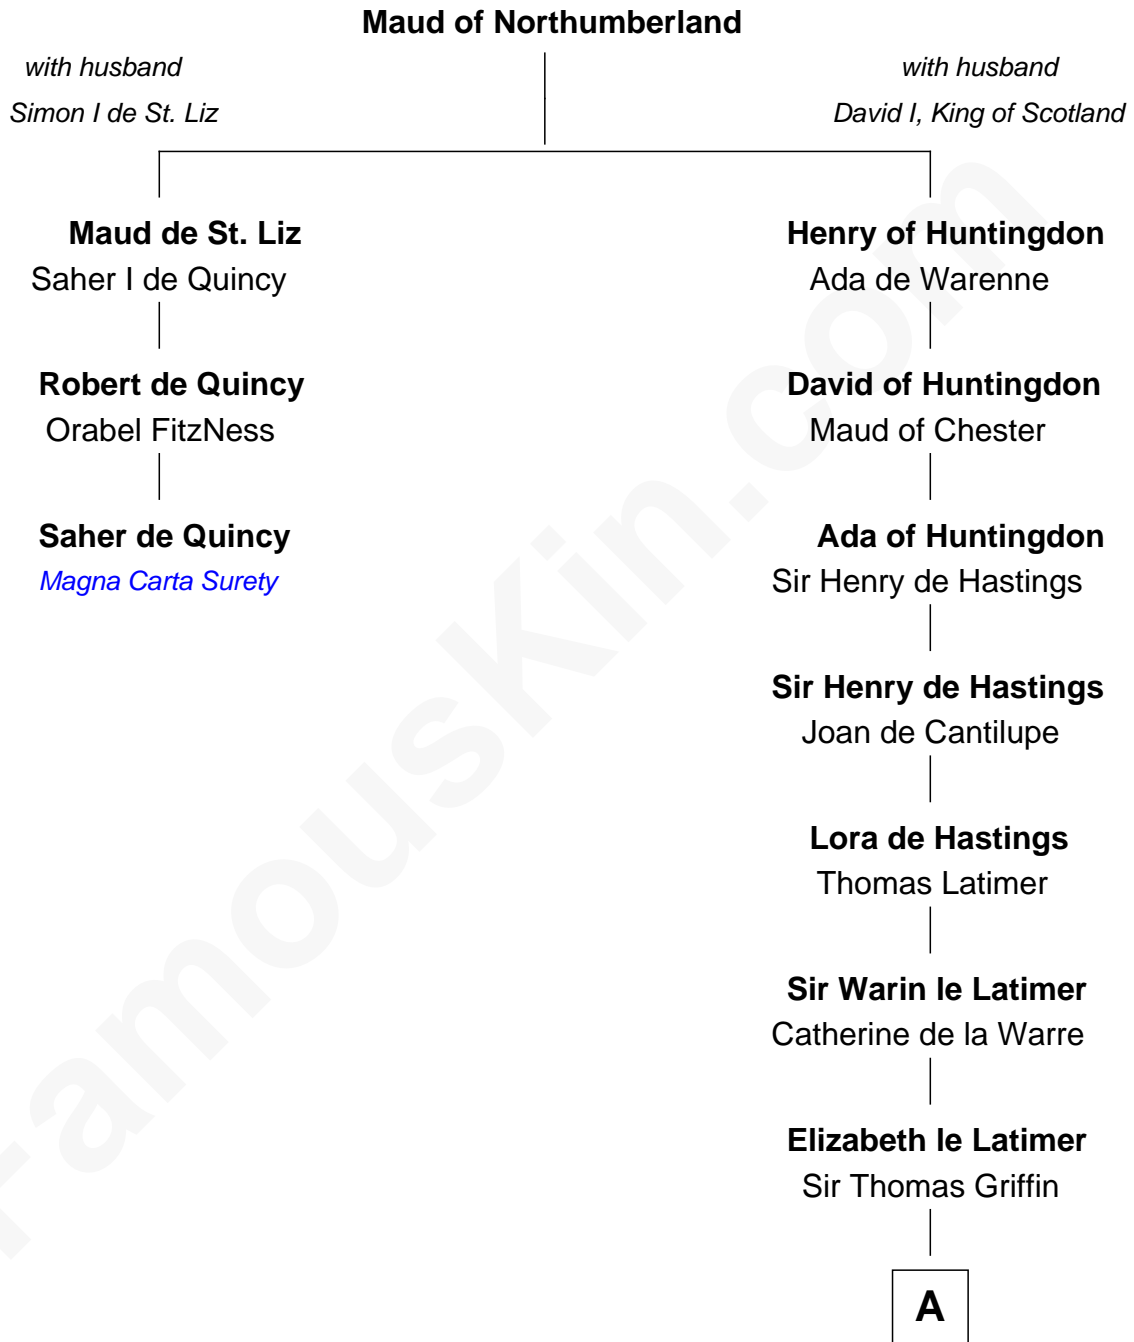

FamousKin.com

Relationship Chart of

Saher de Quincy

Magna Carta Surety

2nd cousin 18 times removed of

William C. C. Claiborne

1st Governor of Louisiana

A