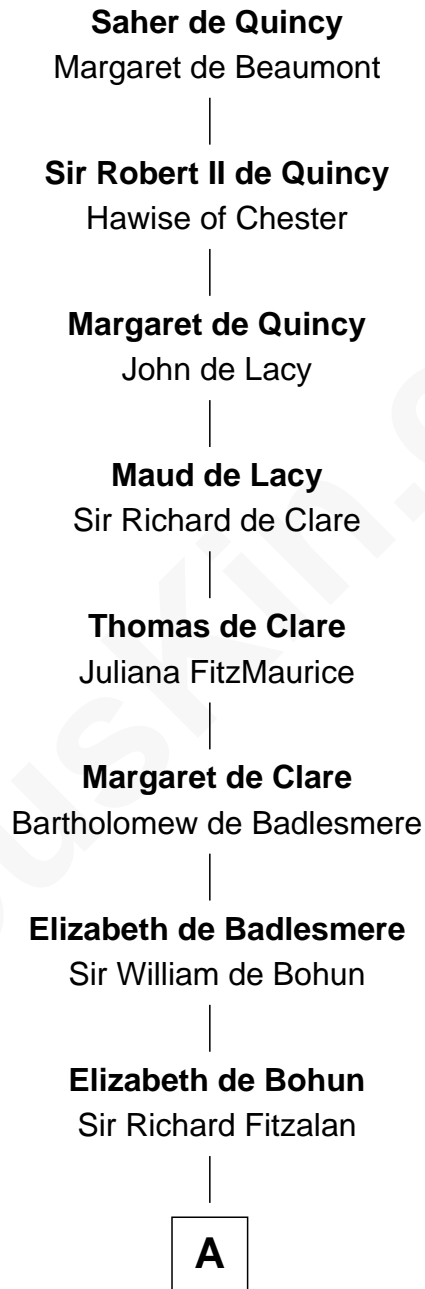

FamousKin.com Relationship Chart of

Saher de Quincy

Magna Carta Surety

22nd Great-grandfather of

Anderson Cooper

Television Journalist

A

Elizabeth Fitzalan
Sir Robert Goushill

Elizabeth Goushill
Sir Robert Wingfield

Sir Henry Wingfield
Elizabeth Rookes

Robert Wingfield
Margery Quarles

Robert Wingfield
Elizabeth Cecil

Dorothy Wingfield
Adam Claypoole

John Claypoole
Mary Angell

James Claypoole
Helen Mercer

Joseph Claypoole
Edith Ward

James Claypoole
Mary Chambers

B

B

—
Abraham George Claypoole

Elizabeth Steele

—
Alice Ann Claypoole

David Eli Gwynne

—
Abraham Evan Gwynne

Rachel Moore Flagg

—
Alice Claypoole Gwynne

Cornelius Vanderbilt

—
Reginald Claypoole Vanderbilt

Gloria Maria Mercedes Morgan

—
Gloria Laura Morgan Vanderbilt

Wyatt Emory Cooper