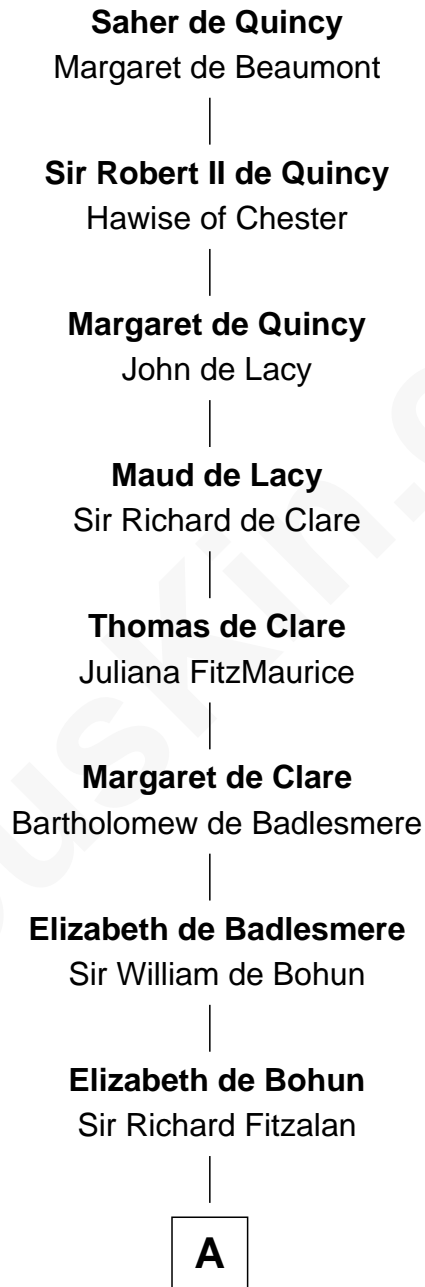

# FamousKin.com Relationship Chart of

**Saher de Quincy**

*Magna Carta Surety*

21st Great-grandfather of

**Gloria Vanderbilt**

*Fashion Designer*

**A**

**Elizabeth Fitzalan**

Sir Robert Goushill

**Elizabeth Goushill**

Sir Robert Wingfield

**Sir Henry Wingfield**

Elizabeth Rookes

**Robert Wingfield**

Margery Quarles

**Robert Wingfield**

Elizabeth Cecil

**Dorothy Wingfield**

Adam Claypoole

**John Claypoole**

Mary Angell

**James Claypoole**

Helen Mercer

**Joseph Claypoole**

David Eli Gwynne

Abraham Evan Gwynne

Rachel Moore Flagg

Alice Claypoole Gwynne

Cornelius Vanderbilt

Reginald Claypoole Vanderbilt

Gloria Maria Mercedes Morgan

Gloria Vanderbilt