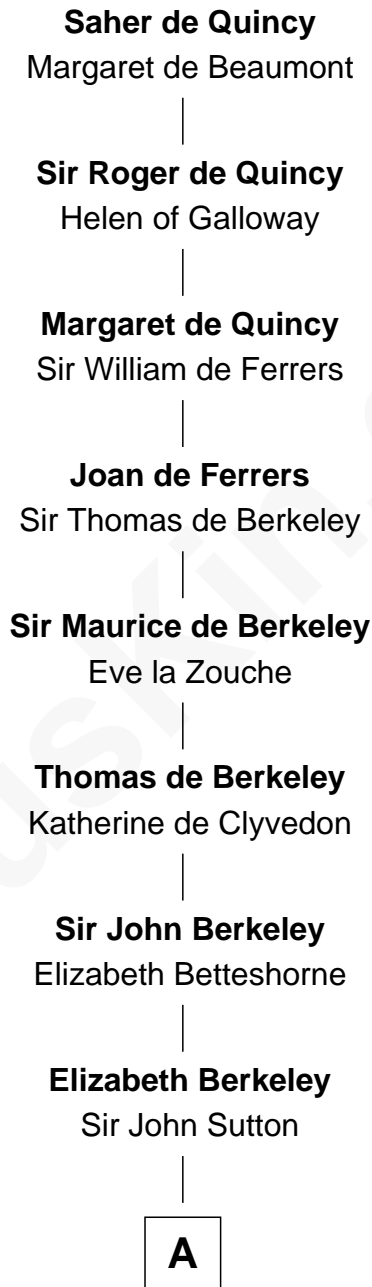

FamousKin.com Relationship Chart of

Saher de Quincy

Magna Carta Surety

24th Great-grandfather of

Kate Upton

Sports Illustrated Swimsuit Cover Model

A

Sir Edmund Sutton

Joyce Tiptoft

Sir Edward Sutton

Cecily Willoughby

Sir John Sutton

Cecily Grey

Sir Henry Dudley

----- Ashton

Probable

Roger Dudley

Susanna Thorne

Gov. Thomas Dudley

Dorothy York

Anne Dudley

Gov. Simon Bradstreet

Dorothy Bradstreet

Rev. Seaborn Cotton