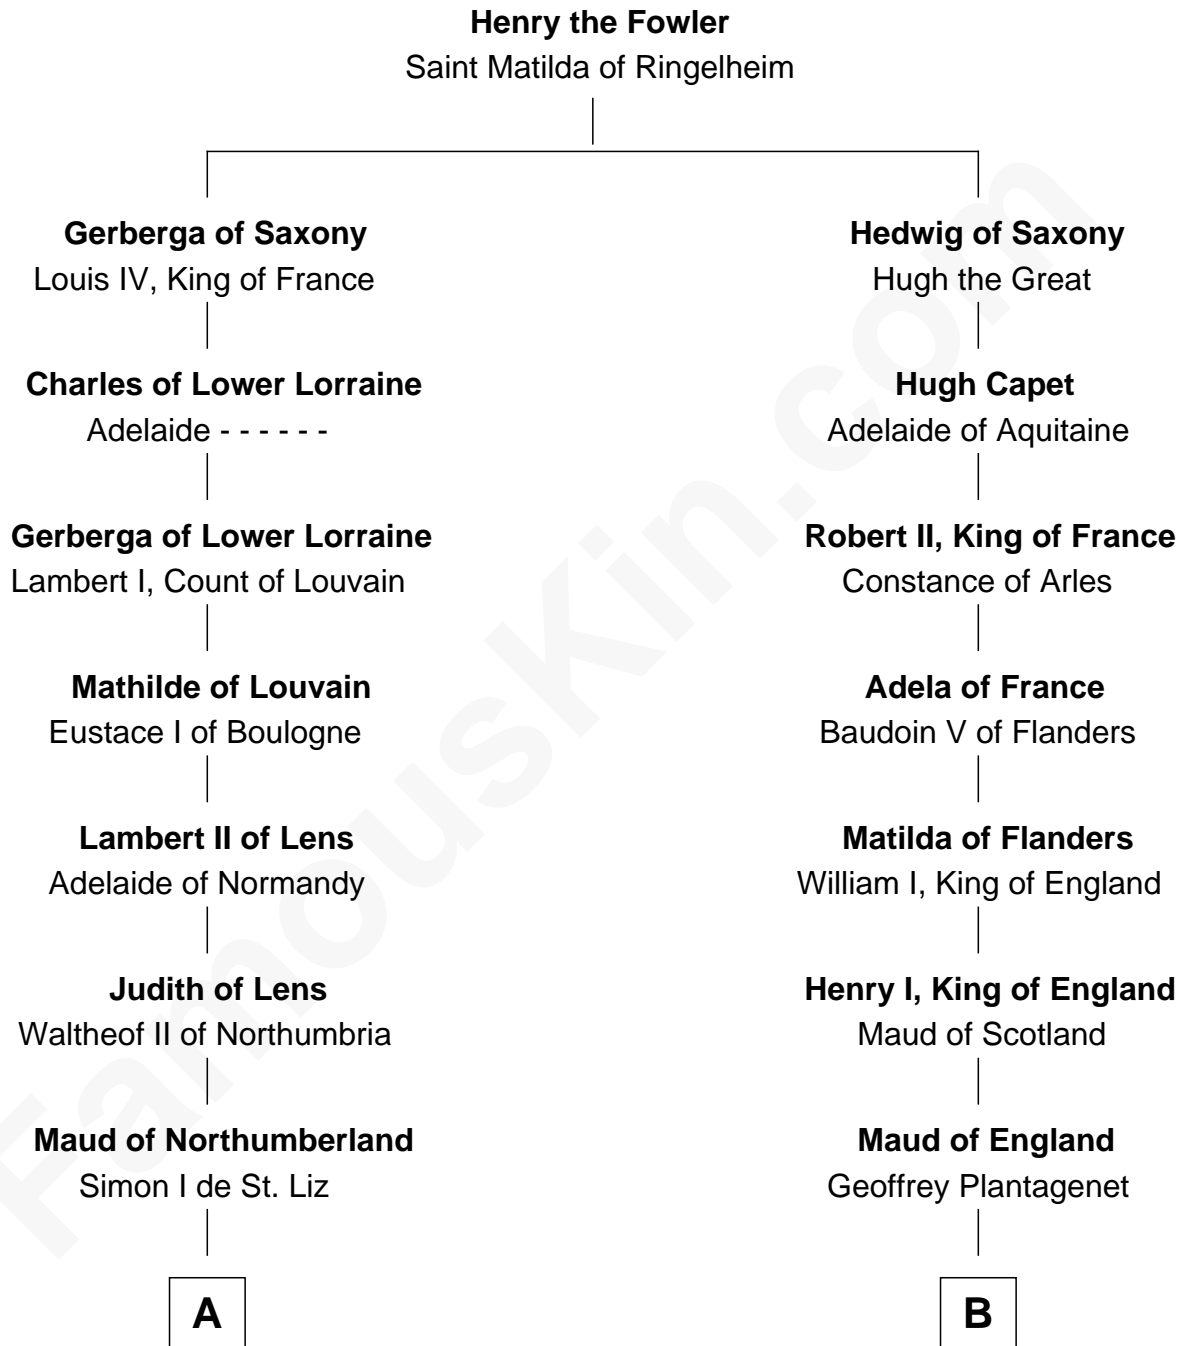

FamousKin.com Relationship Chart of

Saher de Quincy

Magna Carta Surety

9th cousin 1 time removed of

King Edward I

King of England

A

Maud de St. Liz
Saher I de Quincy

Robert de Quincy
Orabel FitzNess

Saher de Quincy
Magna Carta Surety

B

Henry II, King of England
Eleanor of Aquitaine

John, King of England
Isabelle of Angoulême

Henry III, King of England
Eleanor of Provence

King Edward I
King of England

FamousKin.com