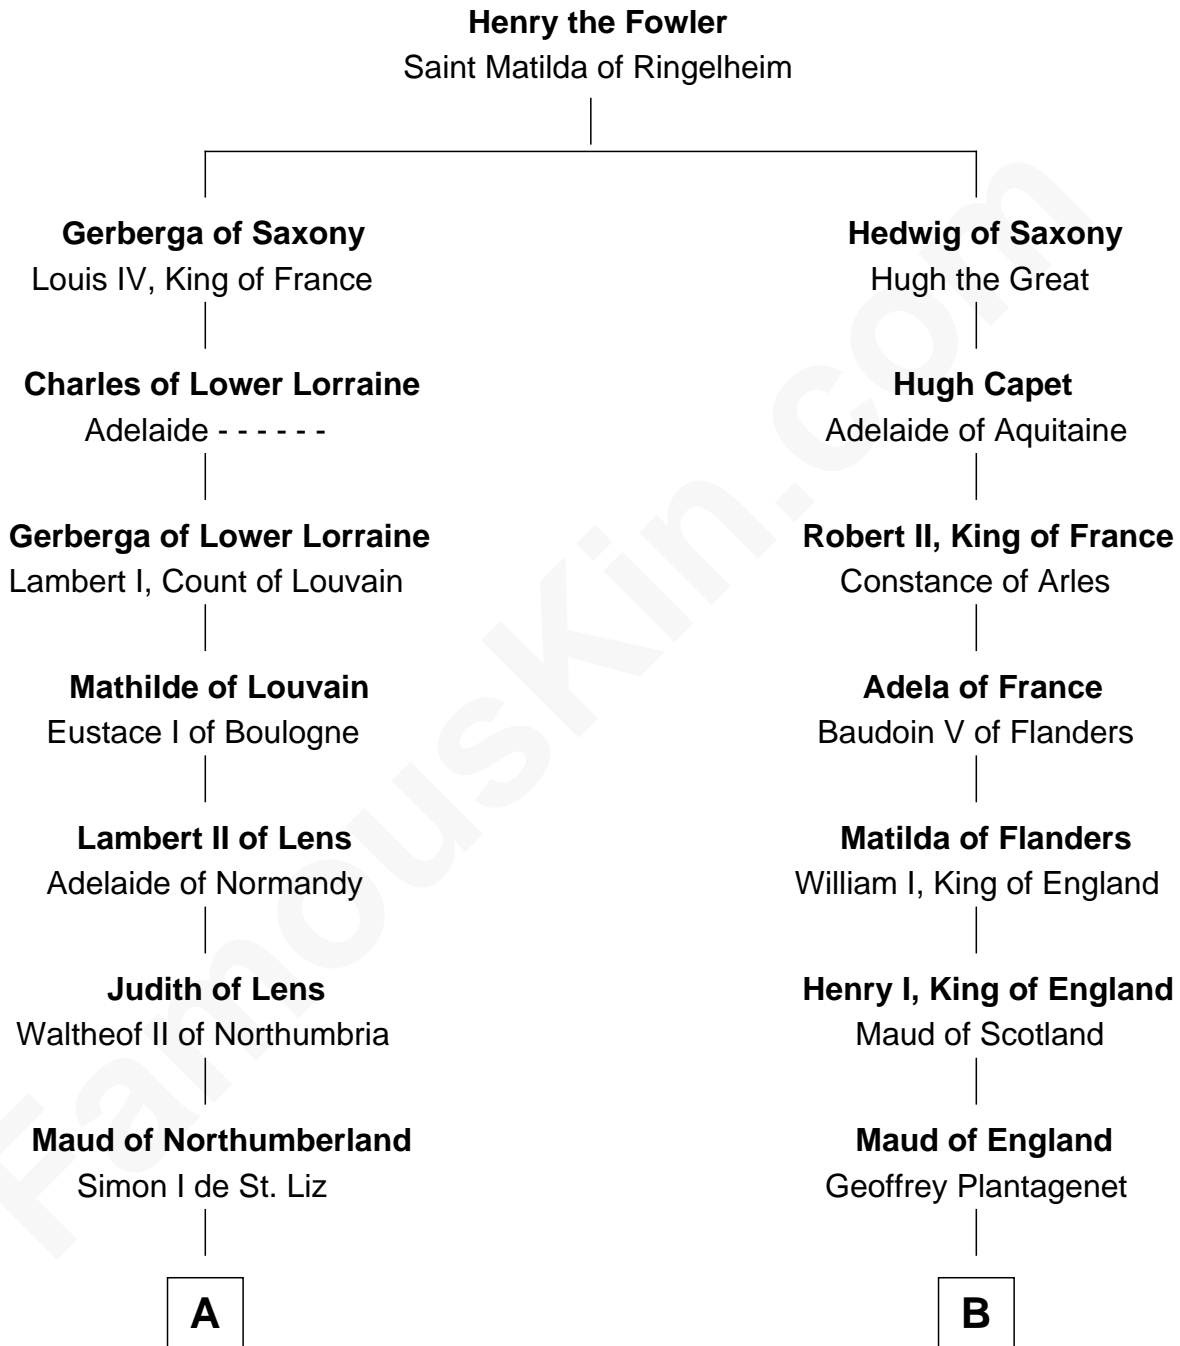

FamousKin.com Relationship Chart of

Saher de Quincy

Magna Carta Surety

9th cousin of

King Henry III

King of England

A

Maud de St. Liz
Saher I de Quincy

Robert de Quincy
Orabel FitzNess

Saher de Quincy
Magna Carta Surety

B

Henry II, King of England
Eleanor of Aquitaine

John, King of England
Isabelle of Angoulême

King Henry III
King of England

FamousKin.com