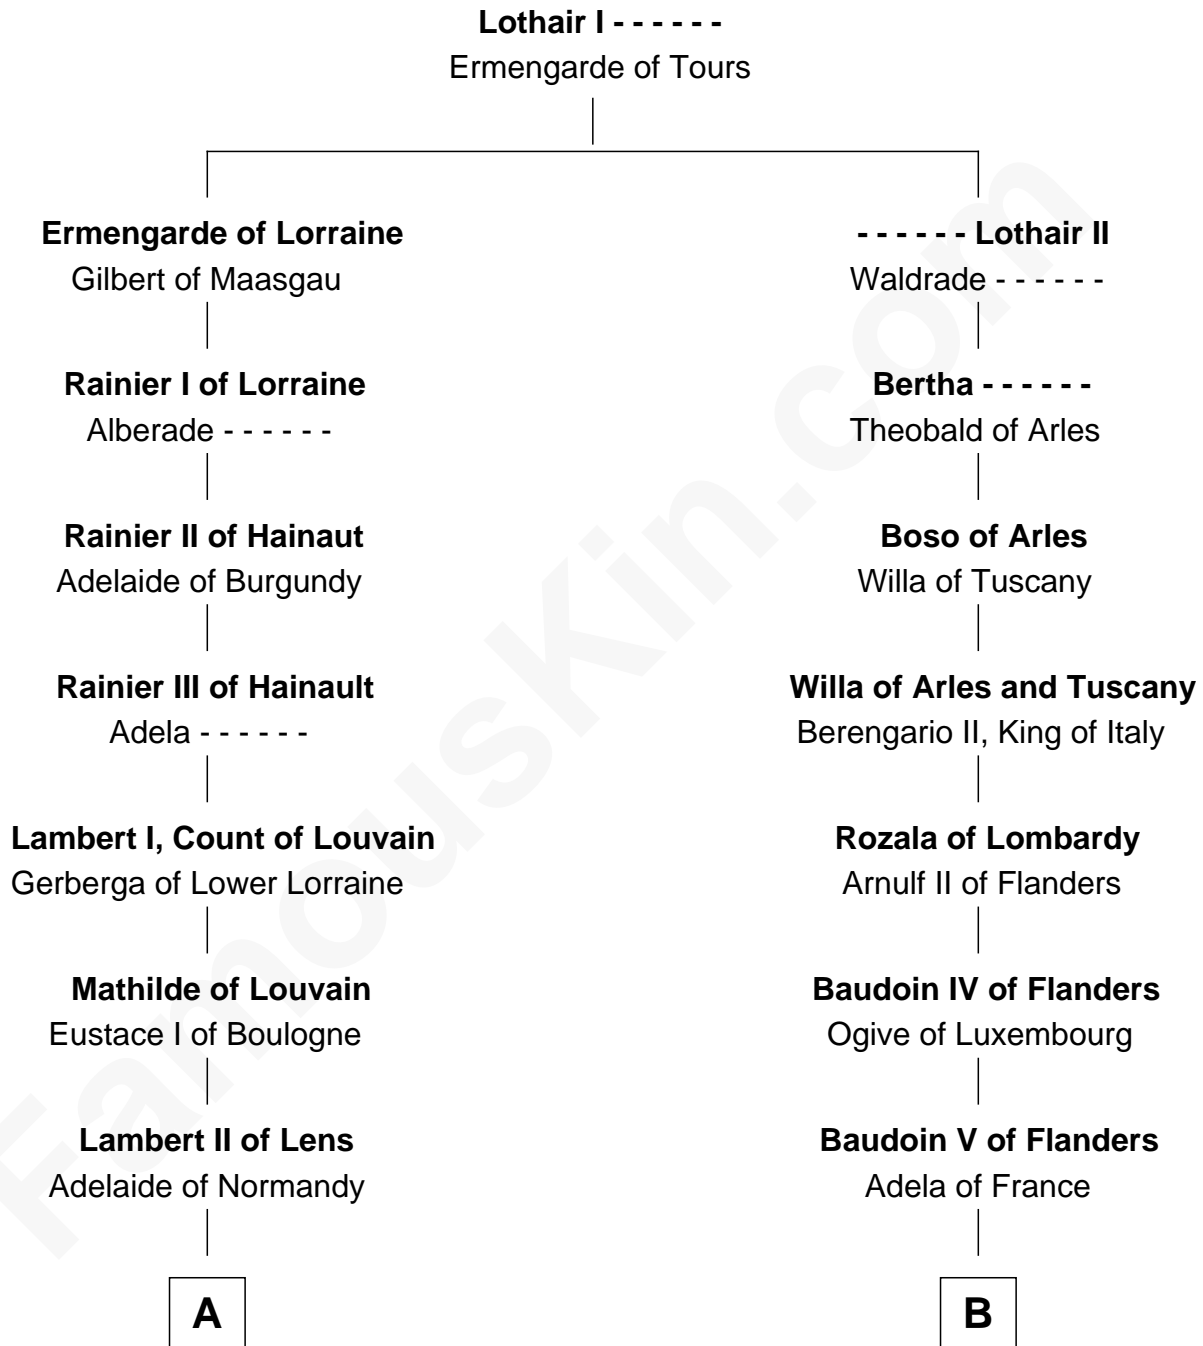

FamousKin.com Relationship Chart of

Saher de Quincy
Magna Carta Surety

11th cousin 1 time removed of

King Henry III
King of England

A

Judith of Lens
Waltheof II of Northumbria

Maud of Northumberland
Simon I de St. Liz

Maud de St. Liz
Saher I de Quincy

Robert de Quincy
Orabel FitzNess

Saher de Quincy
Magna Carta Surety

B

Matilda of Flanders
William I, King of England

Henry I, King of England
Maud of Scotland

Maud of England
Geoffrey Plantagenet

Henry II, King of England
Eleanor of Aquitaine

John, King of England
Isabelle of Angoulême

King Henry III
King of England