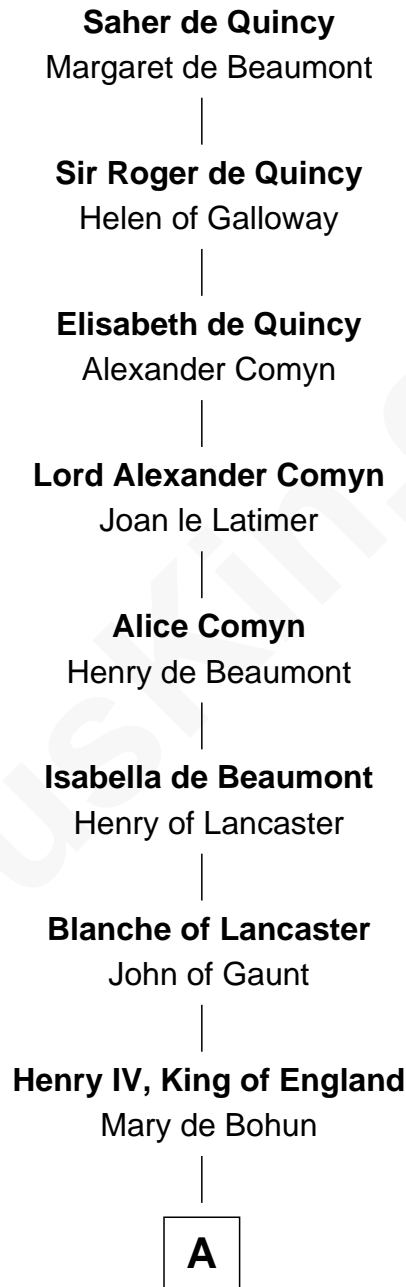

FamousKin.com Relationship Chart of

Saher de Quincy

Magna Carta Surety

22nd Great-grandfather of

Orson Welles

Radio, Stage, and Movie Actor

A

Humphrey Plantagenet

Antigone Plantagenet

Henry Grey

Elizabeth Grey

Sir Roger Kynaston

Humphrey Kynaston

Elsbeth ferch Maredudd

Margaret Kynaston

John ap Ieuan ab Owain

Deborah Lloyd

Mordecai Moore

B

B

Deborah Moore

Richard Hill

Rachel Hill

Richard Wells