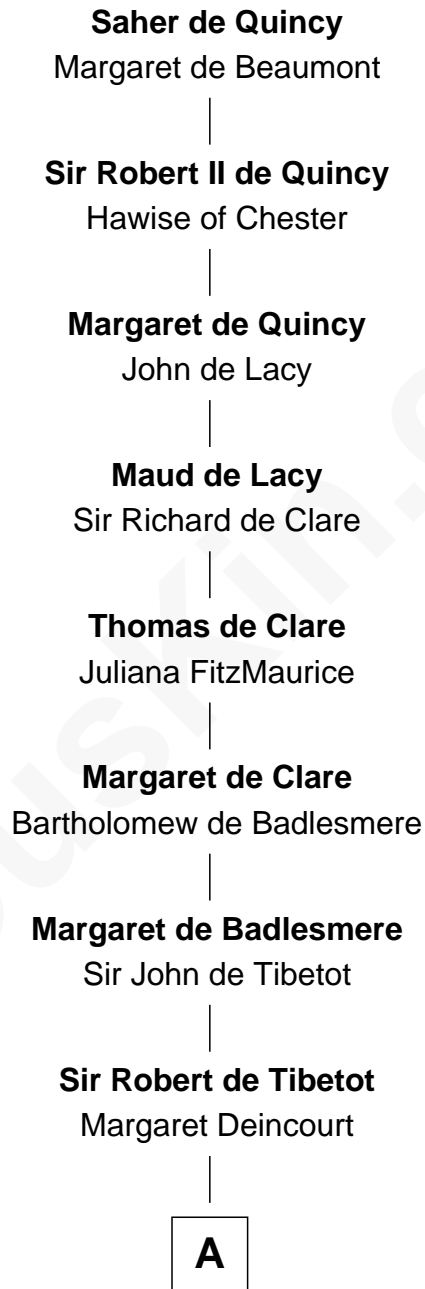

FamousKin.com Relationship Chart of

Saher de Quincy

Magna Carta Surety

24th Great-grandfather of

Jake Gyllenhaal

Movie Actor

A

Elizabeth de Tibetot
Sir Philip le Despencer

Margery Despencer
Sir Roger Wentworth

Henry Wentworth
Elizabeth Howard

Margery Wentworth
Sir William Waldegrave

Dorothy Waldegrave
Sir John Spring

Bridget Spring
Thomas Fleetwood

Sir William Fleetwood
Jane Clifton

Sir Miles Fleetwood
Anne Luke

Sir George Fleetwood
Brita Gyllenstierna

Gustaf Miles Fleetwood
Märta Stake

B

B

Gustaf Adolf Fleetwood

Anna Uggla

Eleonora Margareta Fleetwood