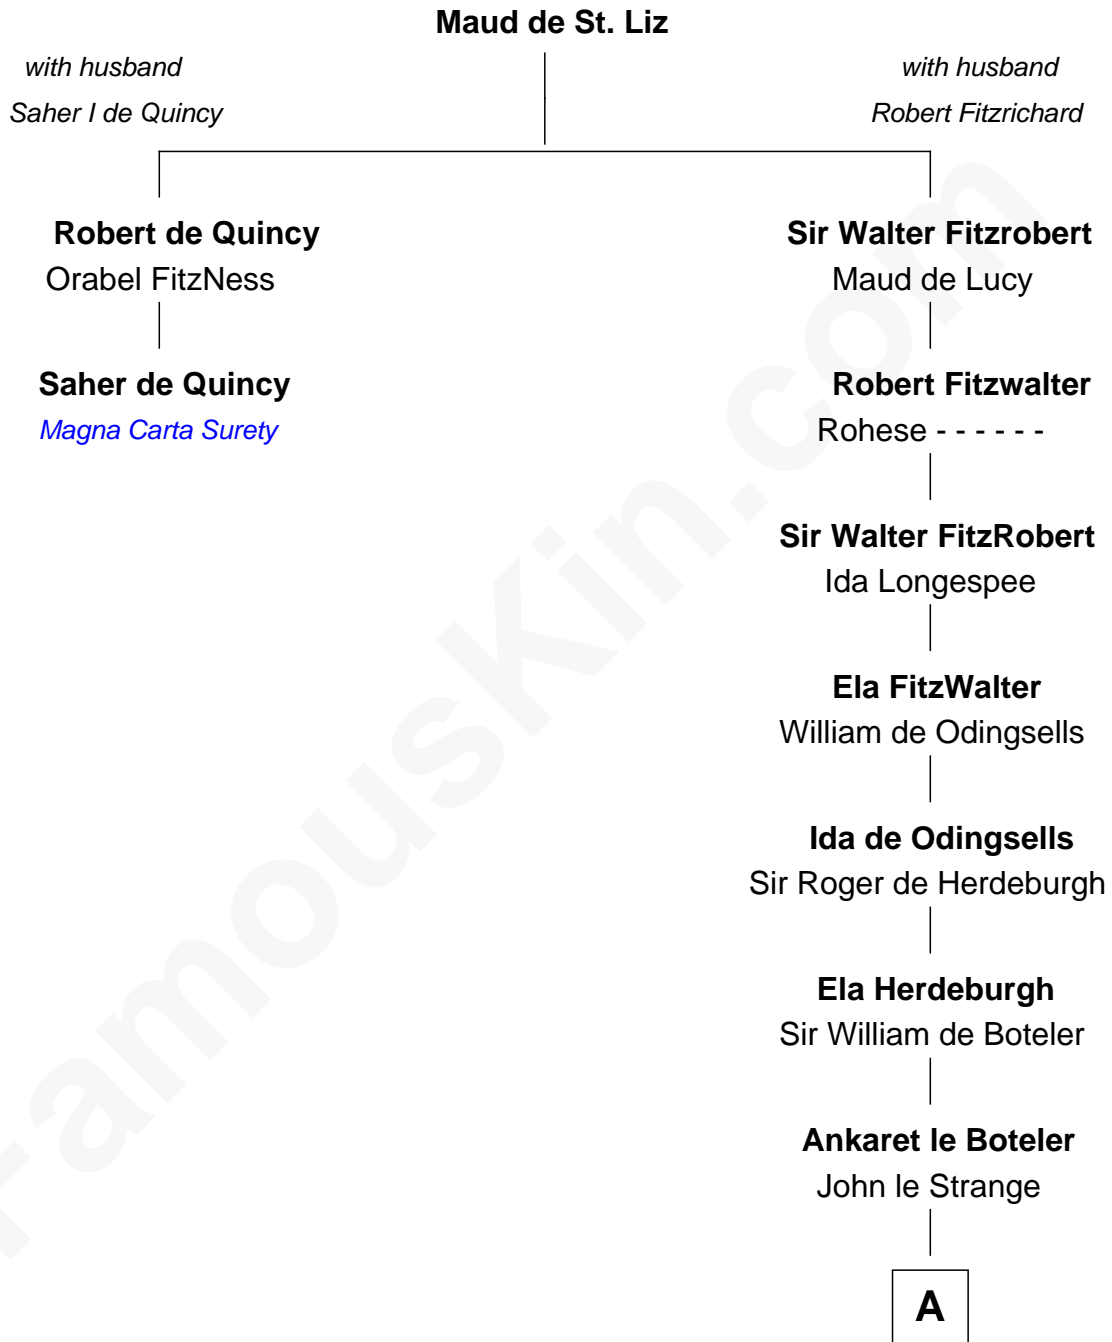

# FamousKin.com Relationship Chart of

**Saher de Quincy**

*Magna Carta Surety*

1st cousin 18 times removed of

**James Bowdoin**

*2nd Governor of Massachusetts*

**A**

**Eleanor le Strange**  
Sir Reynold de Grey

**Sir Reynold Grey**  
Joan Astley

**John Grey**  
Elizabeth - - - - -

**Reginald Grey**  
Beatrice - - - - -

**Thomas Grey**  
Bennett Launcelyn

**Reginald Grey**  
Elizabeth Isaac

**Anne Grey**  
Simon Digby