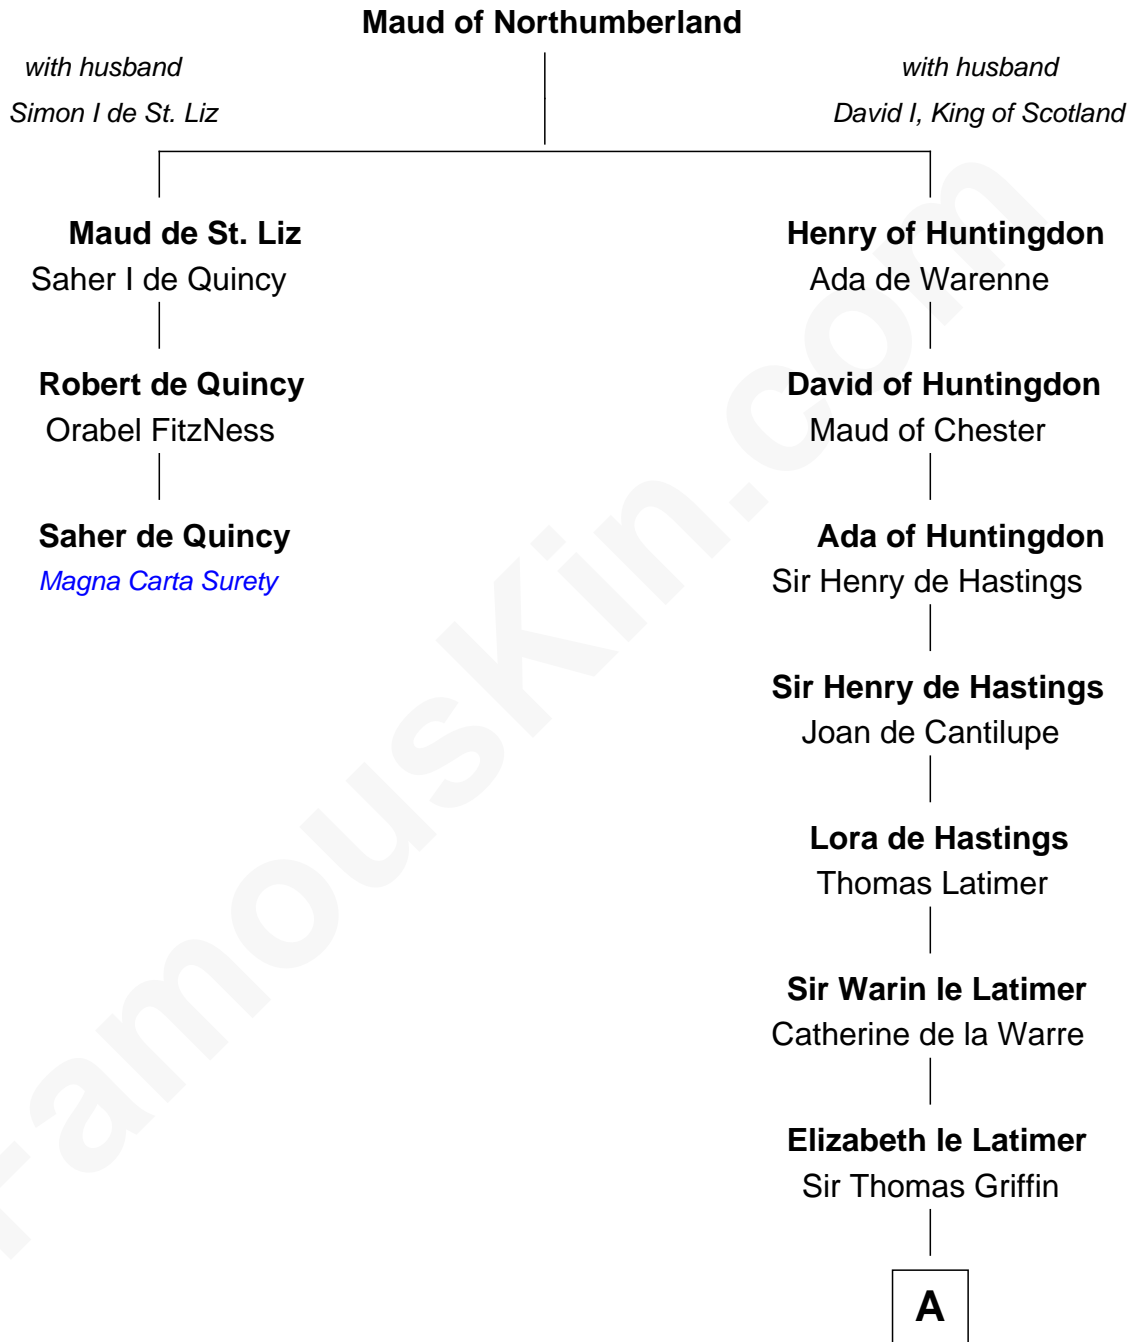

FamousKin.com Relationship Chart of

Saher de Quincy
Magna Carta Surety

2nd cousin 16 times removed of

James Bowdoin
2nd Governor of Massachusetts

A

Richard Griffin
Anna Chamberlain

Nicholas Griffin
Margaret Pilkington