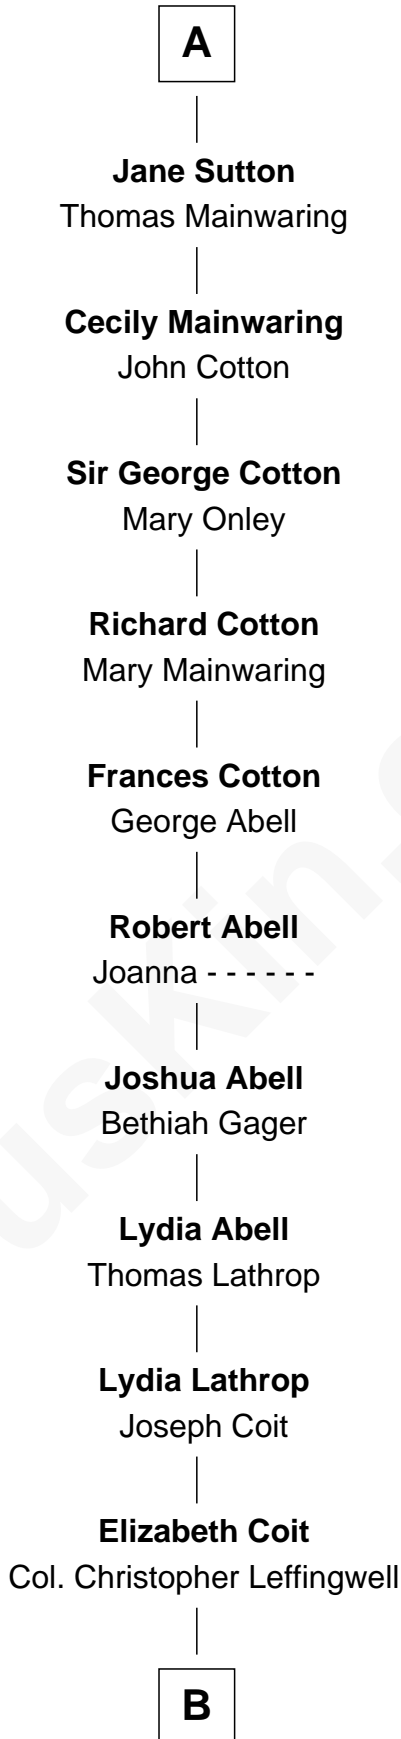

FamousKin.com Relationship Chart of

Saher de Quincy

Magna Carta Surety

20th Great-grandfather of

John Foster Dulles

52nd U.S. Secretary of State

Saher de Quincy
Margaret de Beaumont

Sir Roger de Quincy
Helen of Galloway

Margaret de Quincy
Sir William de Ferrers

Joan de Ferrers
Sir Thomas de Berkeley

Sir Maurice de Berkeley
Eve la Zouche

Thomas de Berkeley
Katherine de Clyvedon

Sir John Berkeley
Elizabeth Betteshorne

Elizabeth Berkeley
Sir John Sutton

A

B

—
Joanna Leffingwell

Charles Lathrop

—
Harriet Wadsworth Lathrop

Rev. Miron Winslow

—
Harriet Lathrop Winslow

Rev. John Welsh Dulles