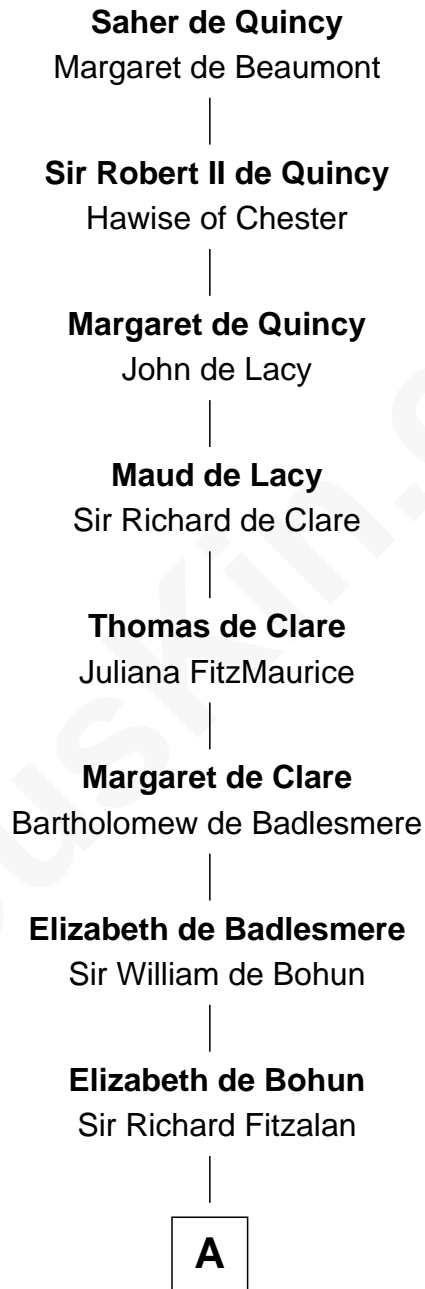

# FamousKin.com Relationship Chart of

**Saher de Quincy**

*Magna Carta Surety*

22nd Great-grandfather of

**Buckminster Fuller**

*Author, Architect, and Inventor*

**A**

**Elizabeth Fitzalan**  
Sir Robert Goushill

**Joan Goushill**  
Sir Thomas Stanley

**Sir John Stanley**  
Elizabeth Weever

**Margery Stanley**  
Sir William Torbock

**Thomas Torbock**  
Elizabeth Moore

**William Torbock**  
Catherine Gerard

**Margaret Torbock**  
Oliver Mainwaring

**Oliver Mainwaring**  
Prudence Ashe

**Oliver Mainwaring**  
Hannah Raymond

**Love Mainwaring**  
John Richards

**B**

**B**

**George Richards**

Hester Hough

**Mary Richards**