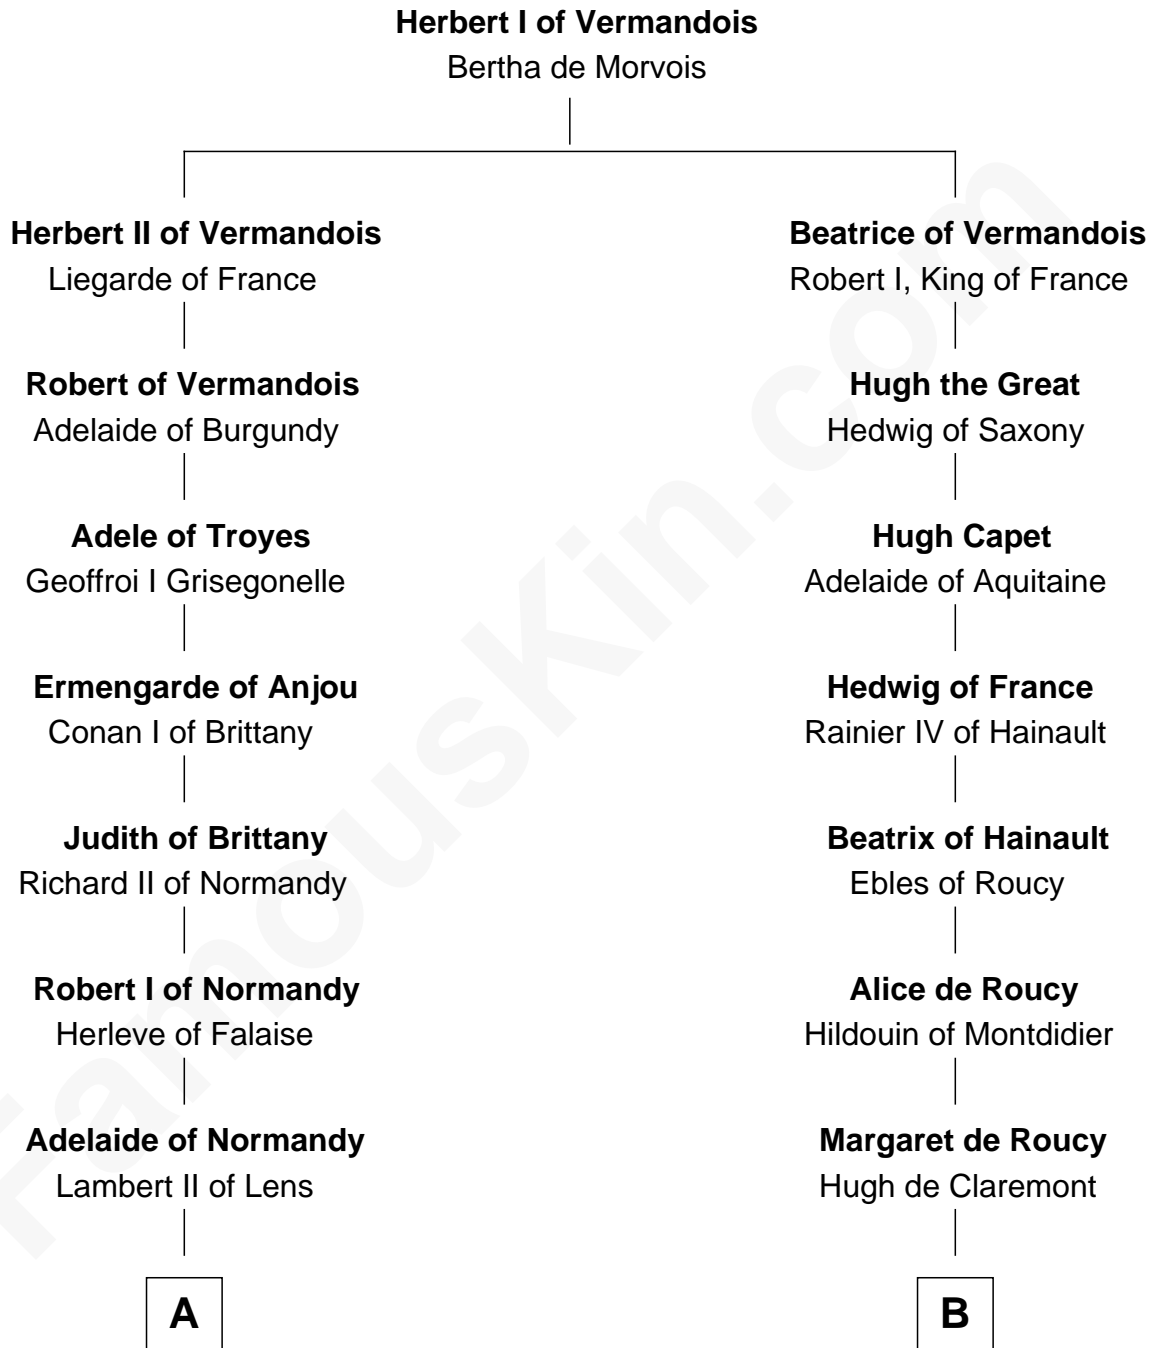

FamousKin.com Relationship Chart of

Saher de Quincy

Magna Carta Surety

10th cousin 1 time removed of

Richard de Clare

Magna Carta Surety

A

Judith of Lens
Waltheof II of Northumbria

Maud of Northumberland
Simon I de St. Liz

Maud de St. Liz
Saher I de Quincy

Robert de Quincy
Orabel FitzNess

Saher de Quincy
Magna Carta Surety

B

Adeliza de Clermont-en-Beauvaisis
Gilbert Fitzrichard de Clare