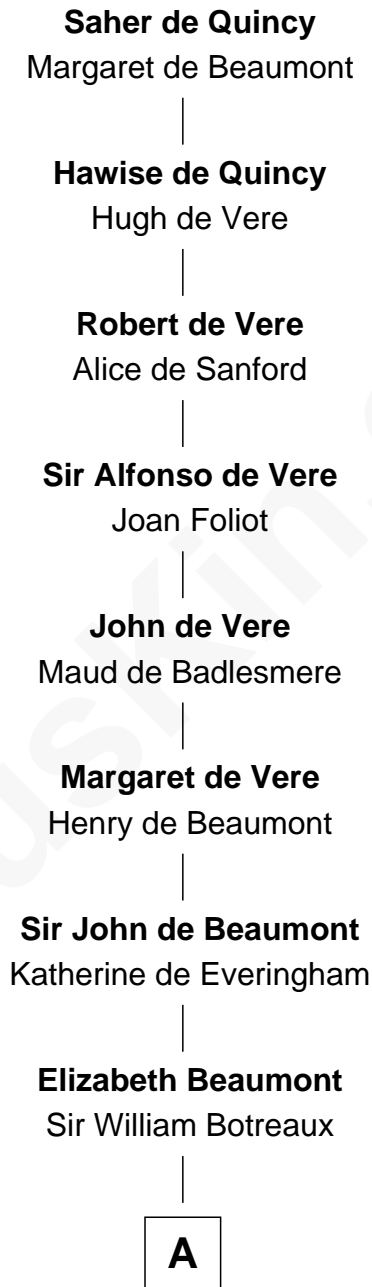

# FamousKin.com Relationship Chart of

**Saher de Quincy**

*Magna Carta Surety*

23rd Great-grandfather of

**Charlie Munger**

*Vice-Chairman of Berkshire Hathaway*

**A**

**Margaret Botreaux**  
Sir Robert Hungerford

**Eleanor Hungerford**  
Sir John White

**Robert White**  
Margaret Gainsford

**Anne White**  
Nicholas Tichborne

**Dorothy Tichborne**  
John Samborne

**Richard Samborne**  
Anne Milborne

**Richard Samborne**  
Ann Bachiler

**William Sanborn**  
Mary Moulton

**Mercy Sanborn**  
Samuel Cass

**John Cass**  
Hannah Gove

**B**

**B**

|  
**Daniel Cass**

Mary Cook

|  
**Mary Cass**

Richard Peters

|  
**Mary Peters**

Joseph Weeks

|  
**Mahala Weeks**

Ebenezer Wright Babcock

|  
**Ann Maria Babcock**

Samuel Montague Case

|  
**Carrie A. Case**