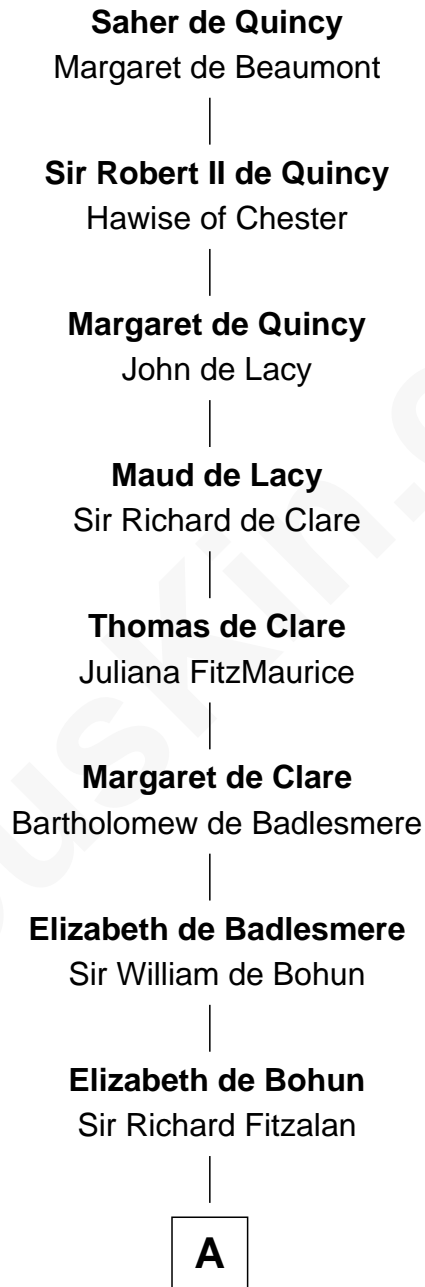

FamousKin.com Relationship Chart of

Saher de Quincy

Magna Carta Surety

23rd Great-grandfather of

General George C. Marshall

Author of "The Marshall Plan"

A

Elizabeth Fitzalan
Sir Robert Goushill

Joan Goushill
Sir Thomas Stanley

Katherine Stanley
Sir John Savage

Sir Christopher Savage
Anne Stanley

Sir Christopher Savage
Anne Lygon

Francis Savage
Anne Sheldon

Walter Savage
Elizabeth Hall

Ralph Savage

Anthony Savage
Sarah Constable

Alice Savage
Francis Thornton

B

B

Col. Francis Thornton

Mary Taliaferro

Mary Thornton

Nicholas Battaile