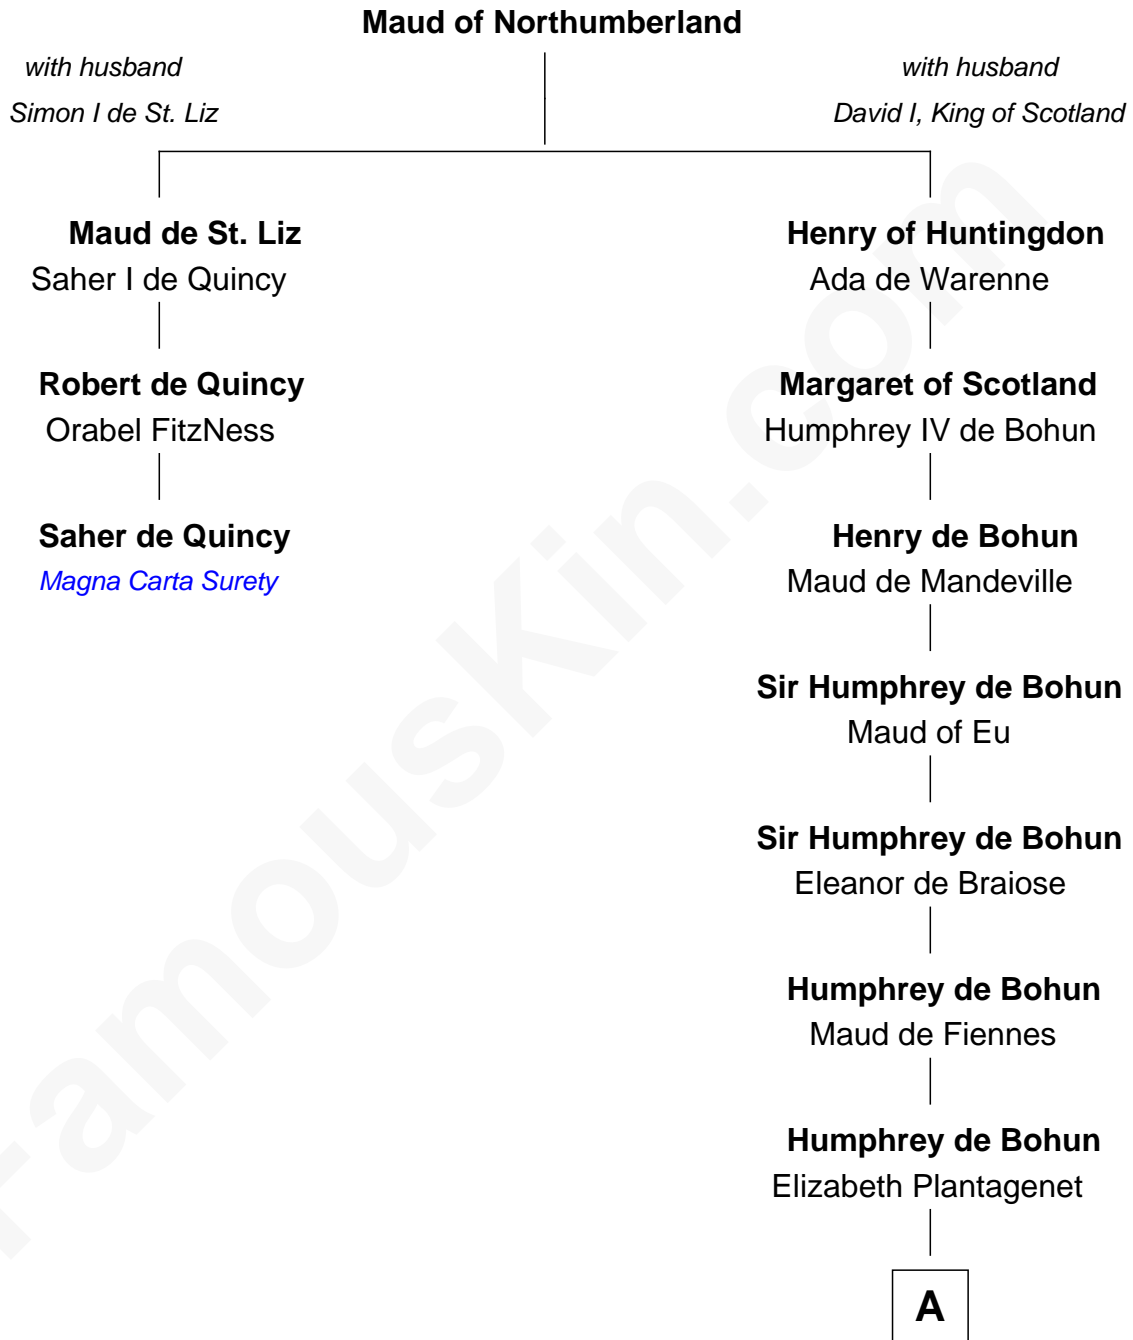

FamousKin.com

Relationship Chart of

Saher de Quincy

Magna Carta Surety

2nd cousin 18 times removed of

Jonathan Swift
Author of Gulliver's Travels

A

Eleanor de Bohun
Sir James le Boteler

Pernel le Boteler
Sir Gilbert Talbot

Sir Richard Talbot
Ankaret le Strange

Mary Talbot
Sir Thomas Greene

Sir Thomas Greene
Phillippa Ferrers

Elizabeth Greene
William Raleigh

Sir Edward Raleigh
Margaret Verney