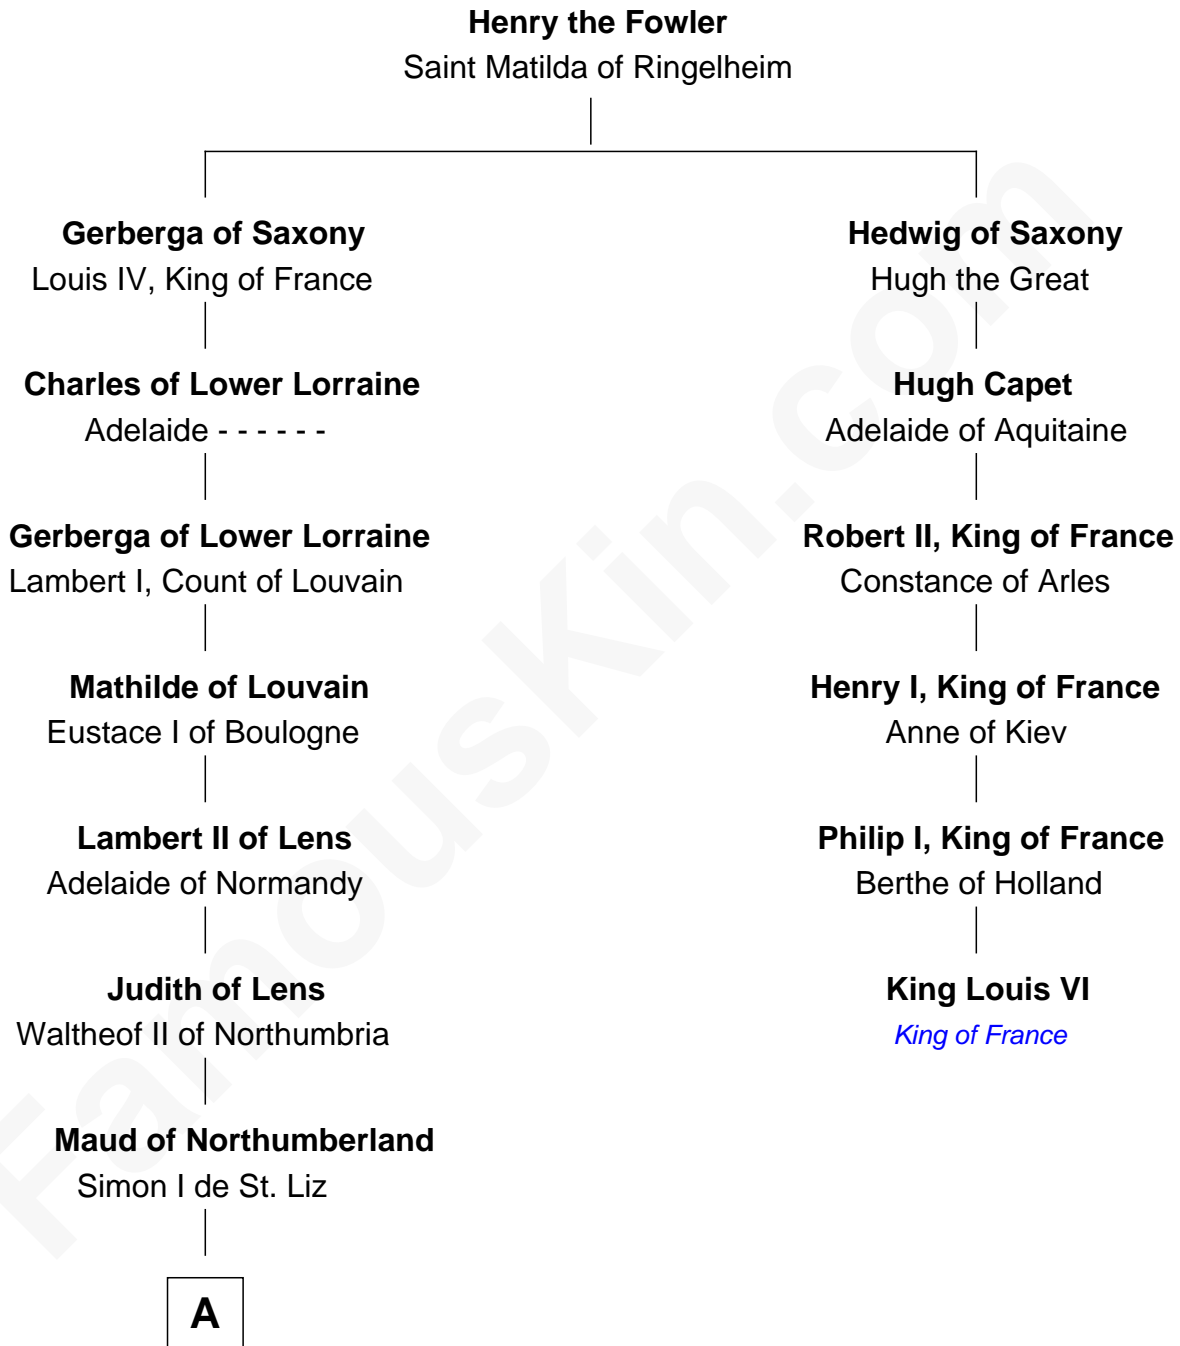

# FamousKin.com Relationship Chart of

**Saher de Quincy**

*Magna Carta Surety*

5th cousin 4 times removed of

**King Louis VI**

*King of France*

**A**

—  
**Maud de St. Liz**  
Saher I de Quincy

—  
**Robert de Quincy**  
Orabel FitzNess

—  
**Saher de Quincy**  
*Magna Carta Surety*

FamousKin.com