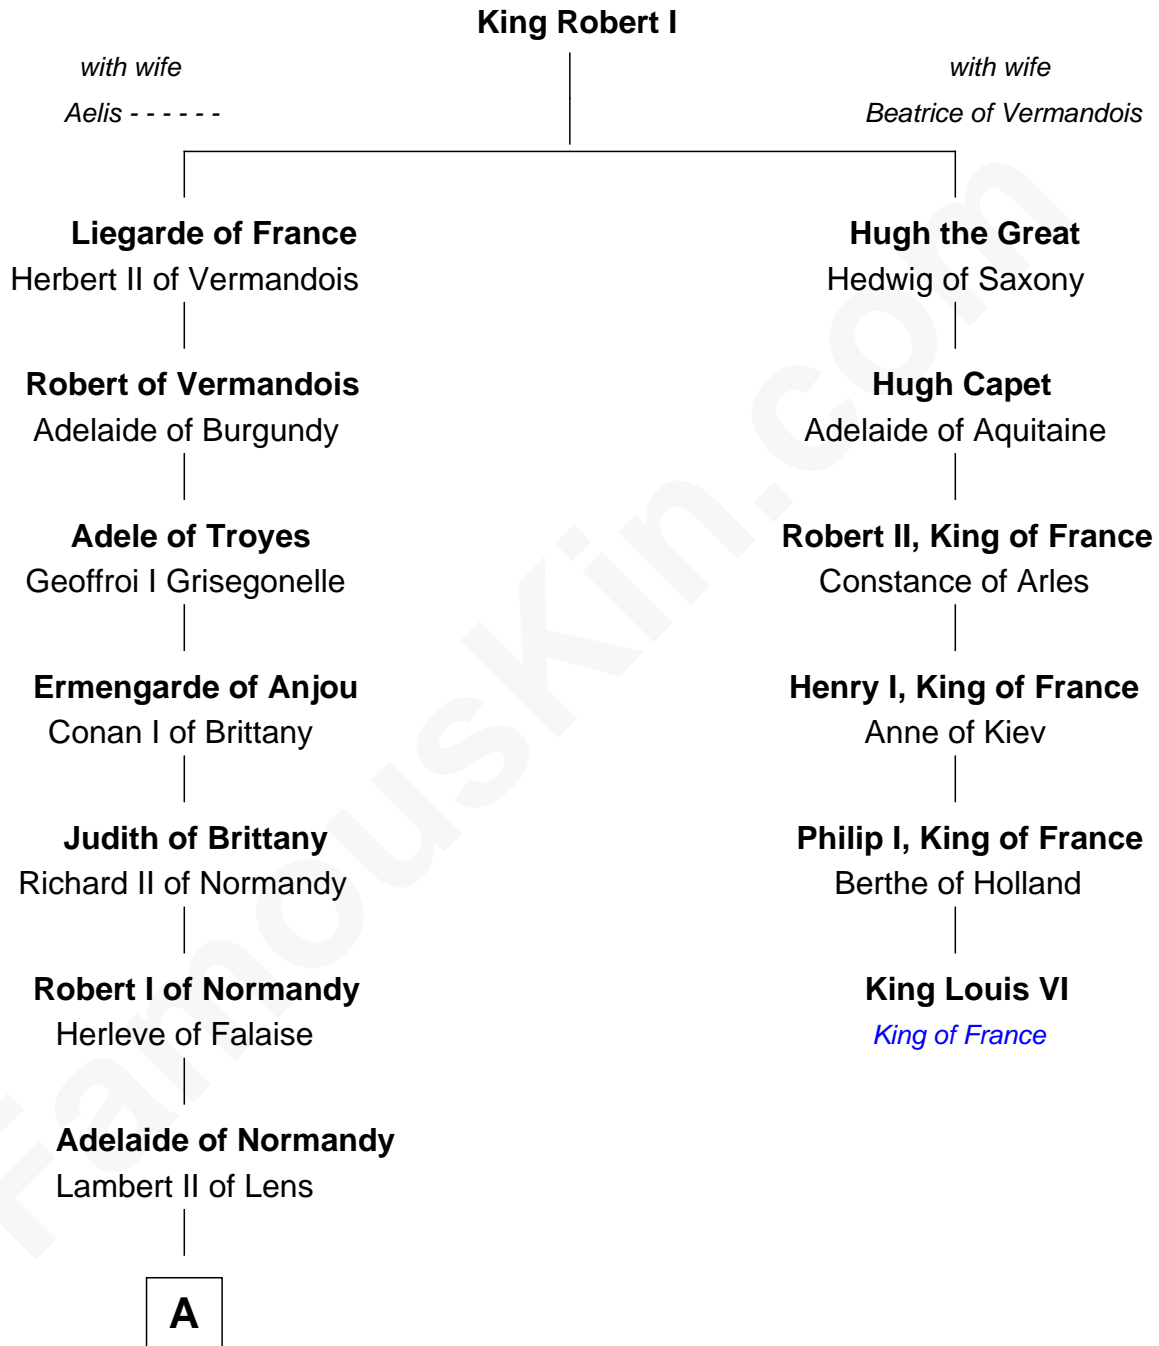

FamousKin.com Relationship Chart of

Saher de Quincy
Magna Carta Surety

5th cousin 6 times removed of

King Louis VI
King of France

A

—
Judith of Lens
Waltheof II of Northumbria

—
Maud of Northumberland
Simon I de St. Liz

—
Maud de St. Liz
Saher I de Quincy

—
Robert de Quincy
Orabel FitzNess

—
Saher de Quincy
Magna Carta Surety