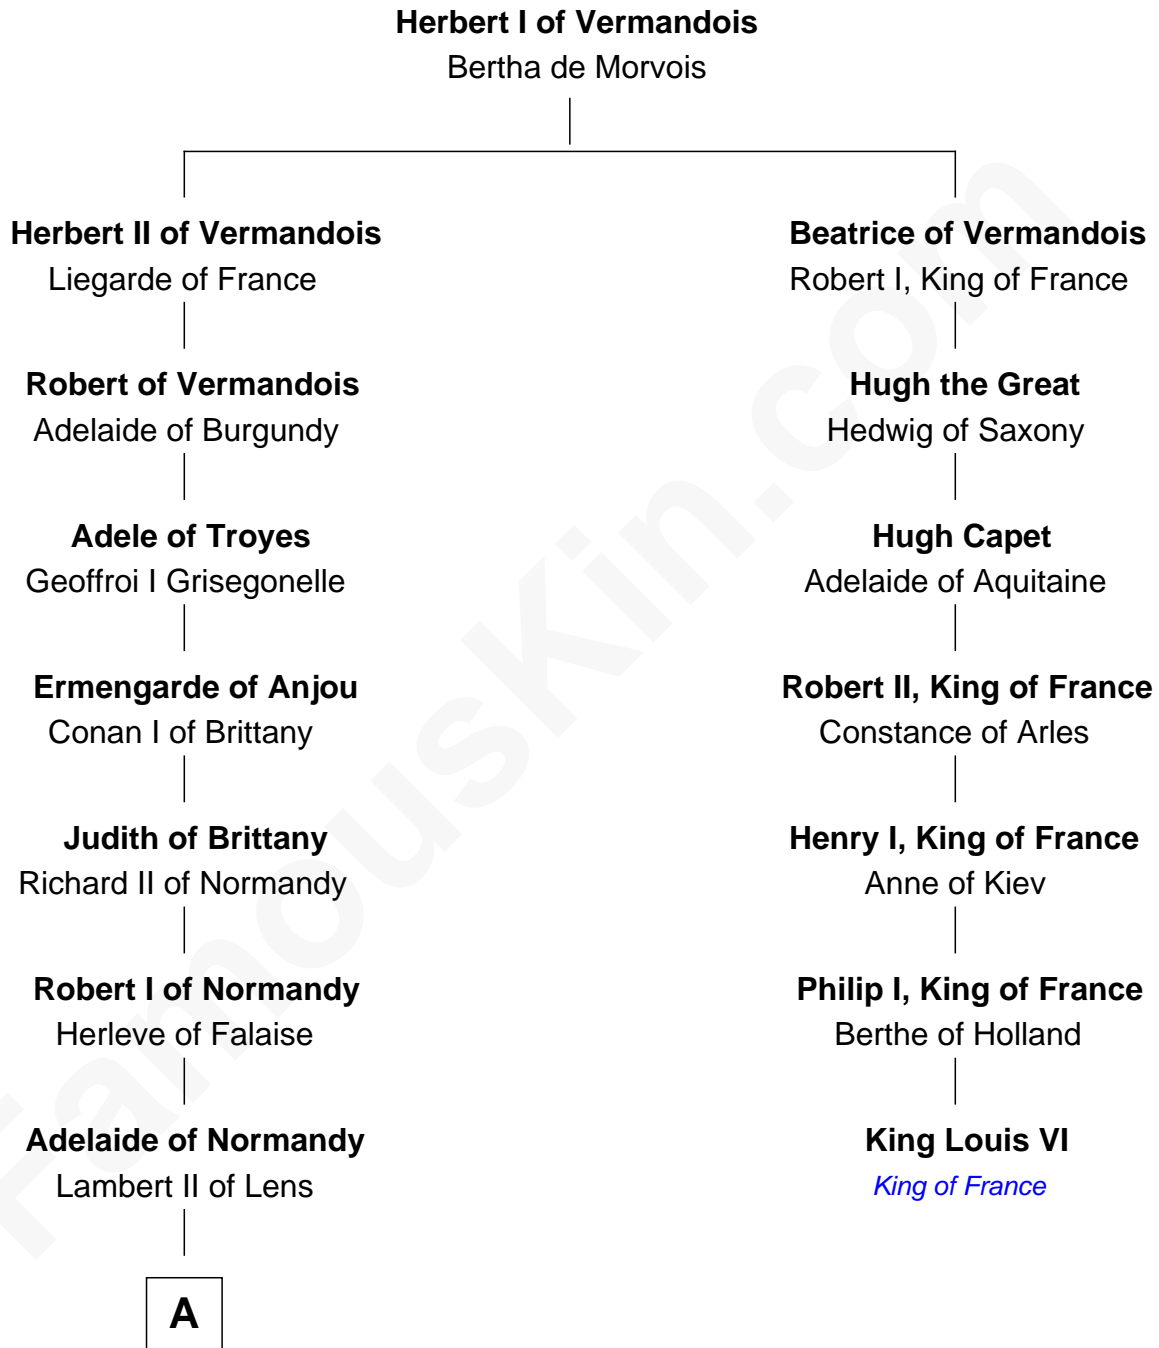

# FamousKin.com Relationship Chart of

**Saher de Quincy**

*Magna Carta Surety*

6th cousin 5 times removed of

**King Louis VI**

*King of France*

**A**

—  
**Judith of Lens**  
Waltheof II of Northumbria

—  
**Maud of Northumberland**  
Simon I de St. Liz

—  
**Maud de St. Liz**  
Saher I de Quincy

—  
**Robert de Quincy**  
Orabel FitzNess

—  
**Saher de Quincy**  
*Magna Carta Surety*