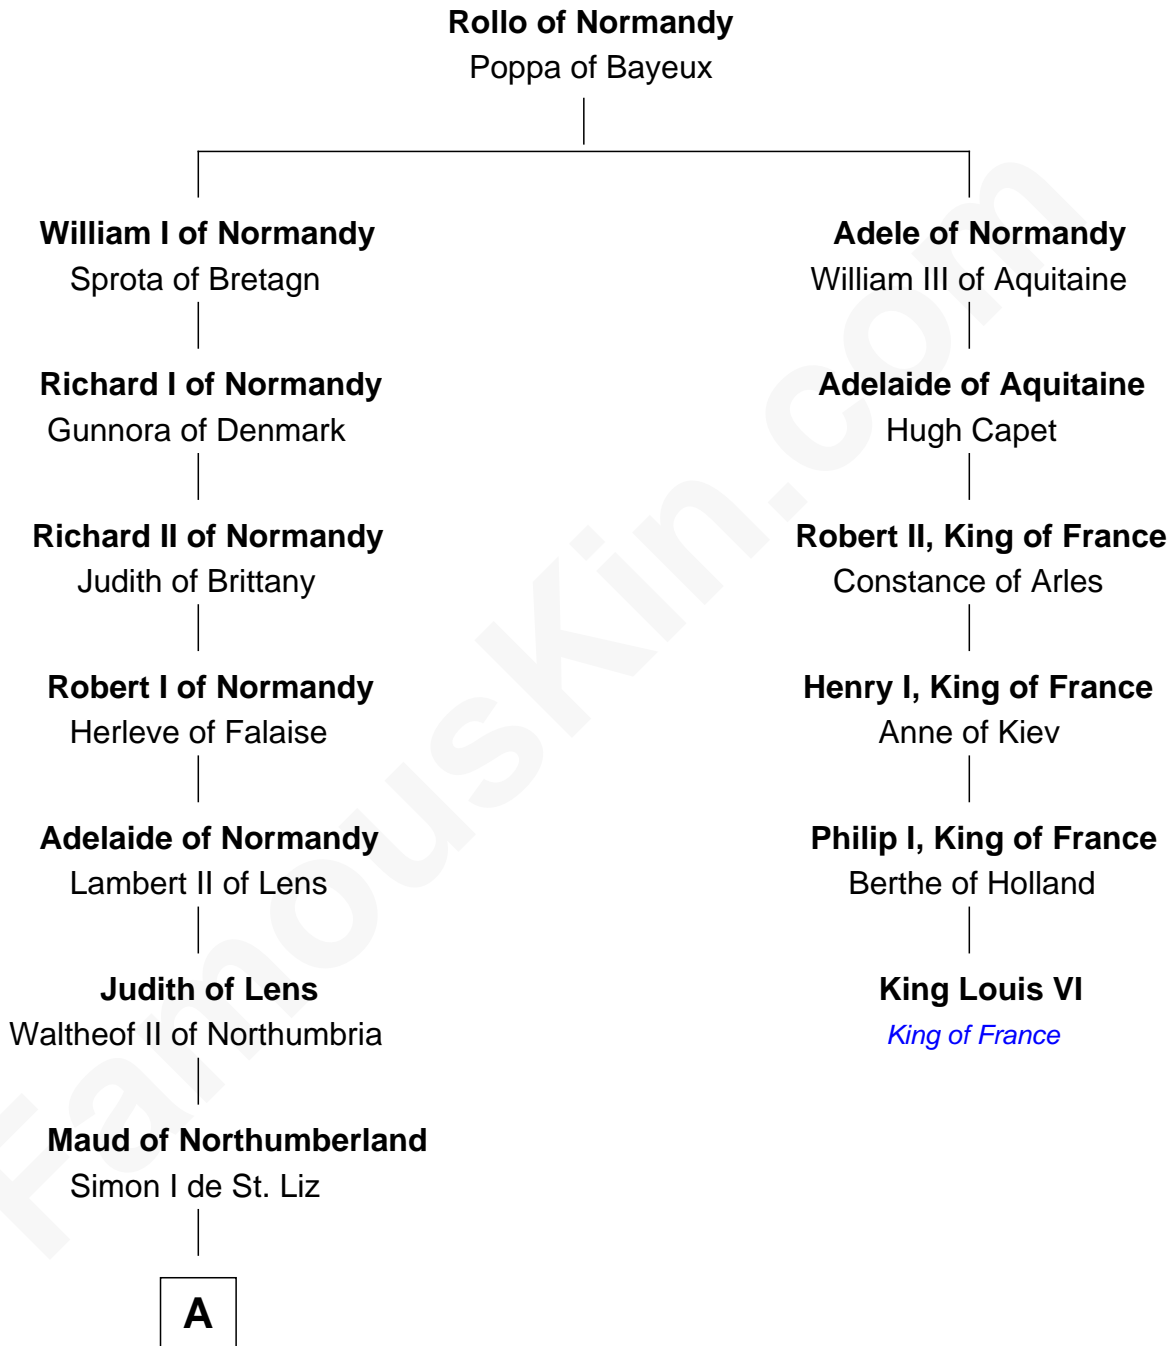

# FamousKin.com Relationship Chart of

**Saher de Quincy**

*Magna Carta Surety*

5th cousin 4 times removed of

**King Louis VI**

*King of France*

**A**

—  
**Maud de St. Liz**  
Saher I de Quincy

—  
**Robert de Quincy**  
Orabel FitzNess

—  
**Saher de Quincy**  
*Magna Carta Surety*

FamousKin.com