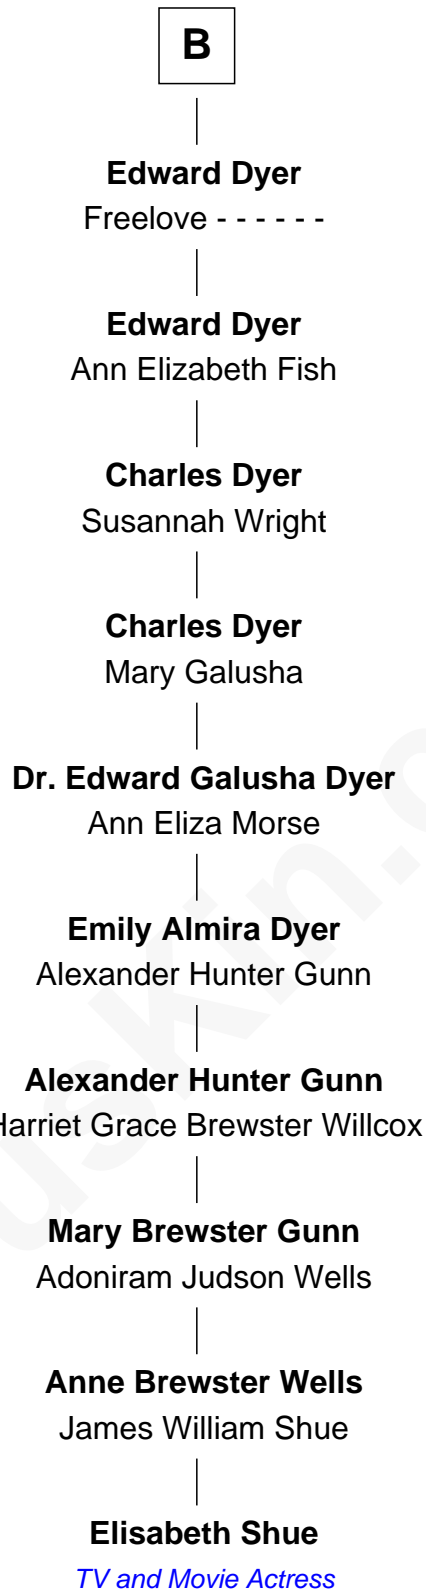

FamousKin.com Relationship Chart of

Saher de Quincy

Magna Carta Surety

25th Great-grandfather of

Elisabeth Shue

TV and Movie Actress

Saher de Quincy

Margaret de Beaumont

Elizabeth de Umfreville

Sir Gilbert de Burradon

Eleanor de Burradon

Sir Henry Tailboys

Joan Tailboys

Sir Andrew Luttrell

A

A

Hawise Luttrell
Sir Godfrey Hilton

Sir Godfrey Hilton
Margery Willoughby

Elizabeth Hilton
Richard Thimbleby

Anne Thimbleby
John Booth

Eleanor Booth
Edward Hamby

William Hamby
Margaret Blewett

Robert Hamby
Elizabeth Arnold

Katherine Hamby
Edward Hutchinson

Ann Hutchinson
Samuel Dyer

Edward Dyer
Mary Greene

B

Elisabeth Shue photo by [Joi](#) (CC BY-SA 3.0)