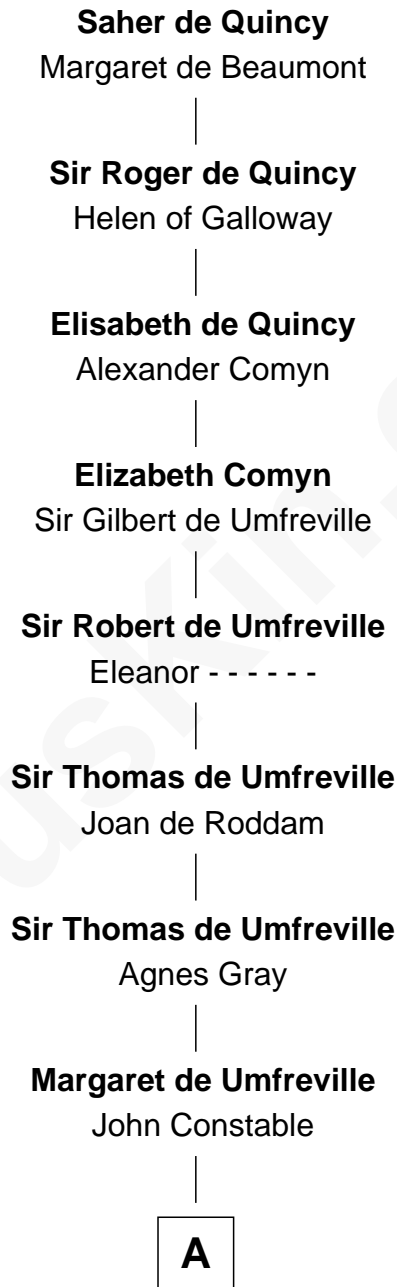

# FamousKin.com Relationship Chart of

**Saher de Quincy**

*Magna Carta Surety*

19th Great-grandfather of

**Charles A. Pillsbury**

*Co-Founder of C.A. Pillsbury Co.*

**A**

**Sir John Constable**

Lora FitzHugh

**Isabel Constable**

Stephen de Thorpe

**Margaret Thorpe**

John Newton

**John Newton**

Margaret Grimston

**John Newton**

Marie - - - - -

**Lancelot Newton**

Mary Lee

**Ellen Newton**

Edward Carleton

**John Carleton**

Hannah Jewett

**Thomas Carleton**