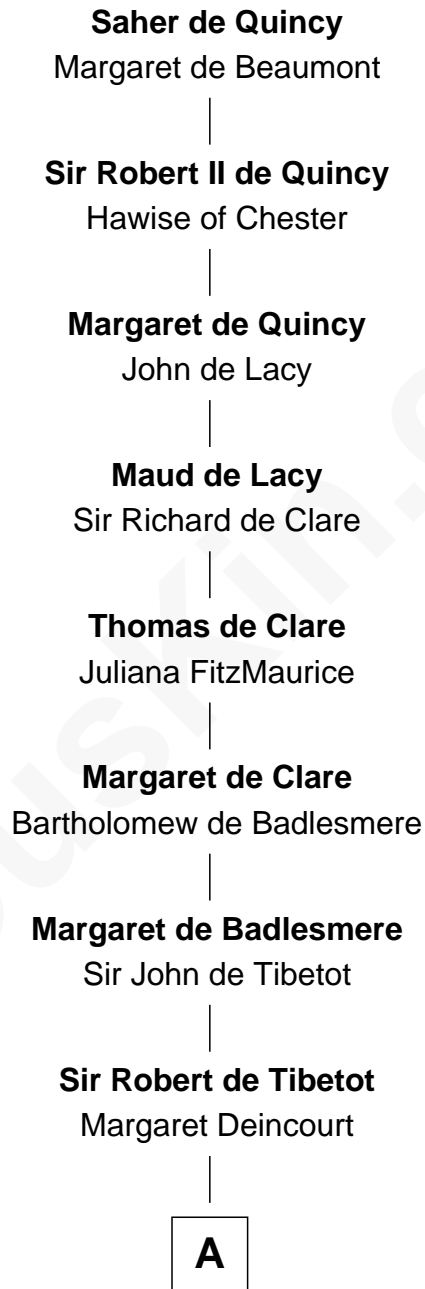

FamousKin.com Relationship Chart of

Saher de Quincy

Magna Carta Surety

25th Great-grandfather of

John Lithgow

Stage, TV, and Movie Actor

A

Elizabeth de Tibetot
Sir Philip le Despencer

Margery Despencer
Sir Roger Wentworth

Henry Wentworth
Elizabeth Howard

Margery Wentworth
Sir William Waldegrave

Dorothy Waldegrave
Sir John Spring

Frances Spring
Edmund Wright

Mary Wright
William Derehaugh

Anne Derehaugh
John Stratton

Elizabeth Stratton
John Thorndike

Elizabeth Thorndike
John Proctor

B

B

Thorndike Proctor

Hannah Felton

Nathan Proctor

Mary Reed

Mary Proctor

Abraham Peirce

Abraham Peirce

Ruth Page

Proctor Peirce

Susanna Newton

William Peirce