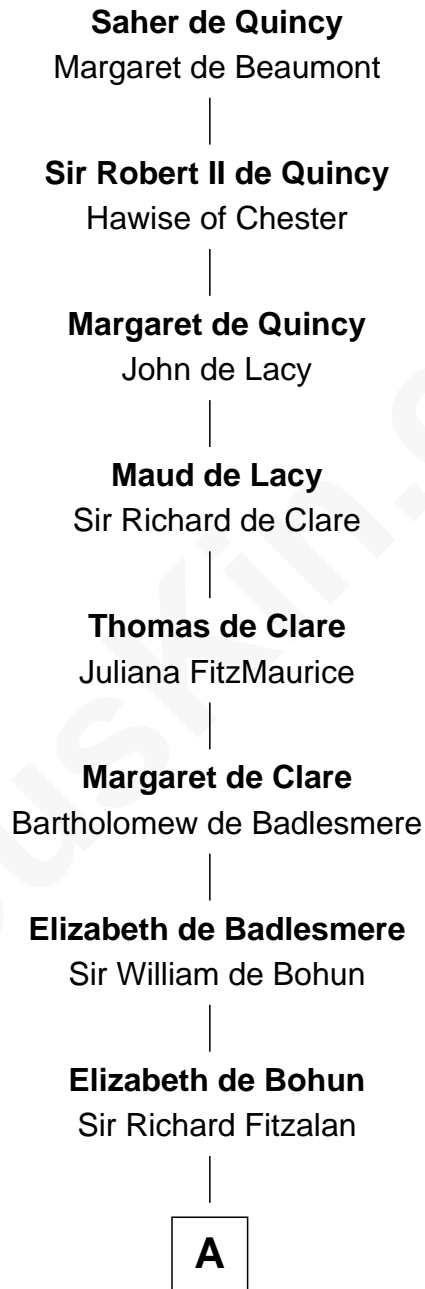

# FamousKin.com Relationship Chart of

**Saher de Quincy**

*Magna Carta Surety*

20th Great-grandfather of

**Shubael D. Childs**

*Founder of S.D. Childs & Company*

**A**

**Elizabeth Fitzalan**  
Sir Robert Goushill

**Elizabeth Goushill**  
Sir Robert Wingfield

**Elizabeth Wingfield**  
Sir William Brandon

**Eleanor Brandon**  
John Glemham

**Anne Glemham**  
Henry Palgrave

**Thomas Palgrave**  
Alice Gunton

**Rev. Edward Palgrave**

**Dr. Richard Palgrave**  
Anna - - - - -

**Mary Palgrave**  
Roger Wellington

**Benjamin Wellington**  
Elizabeth Sweetman

**B**

**B**

—  
**Elizabeth Wellington**

John Fay

—  
**Benjamin Fay**