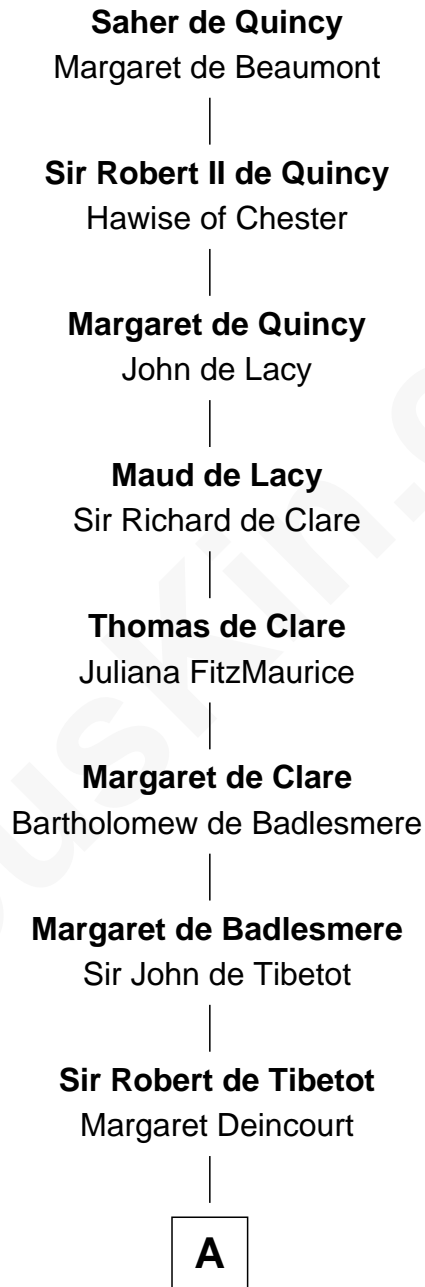

FamousKin.com Relationship Chart of

Saher de Quincy

Magna Carta Surety

21st Great-grandfather of

William Rufus Day

36th U.S. Secretary of State

A

Elizabeth de Tibetot
Sir Philip le Despencer

Margery Despencer
Sir Roger Wentworth

Agnes Wentworth
Sir Robert Constable

Anne Constable
William Tyrwhit

Sir Robert Tyrwhit
Maud Talboys

Katharine Tyrwhit
Sir Richard Thimbleby

Elizabeth Thimbleby
Thomas Welby